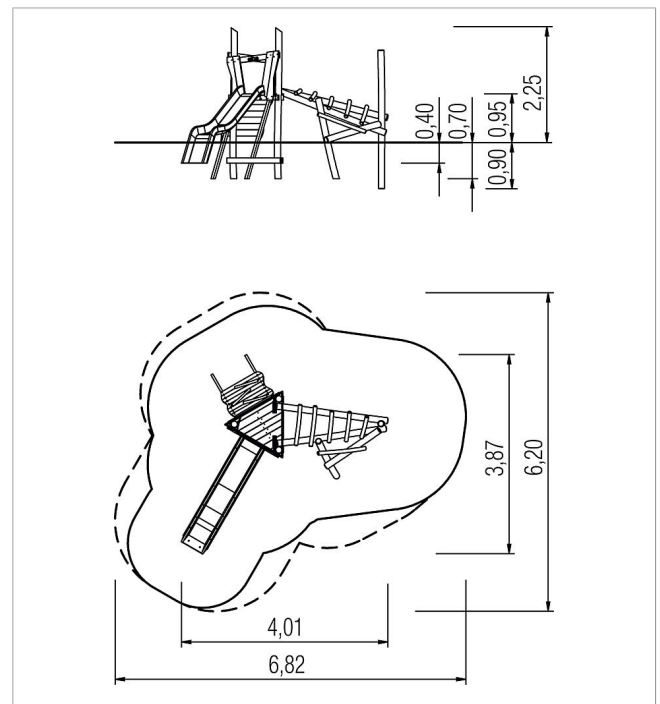

### Scope of delivery

- 3x post unit: robinia
- 1x platform unit: robinia
- 1x chicken ladder: robinia
- 1x ramp: robinia
- 1x slide entry board: robinia
- 1x walk-through protection: robinia
- 1x set of climbing grips: aluminium, plastic-coated
- 3x squared timber: robinia

	Material	Robinia oiled
	Foundation level	FL 3
	Minimum space	682x620x275 cm
	Free falling height	95 cm
	Impact protection net	25,0 m <sup>2</sup>
	Foundations	7x CF