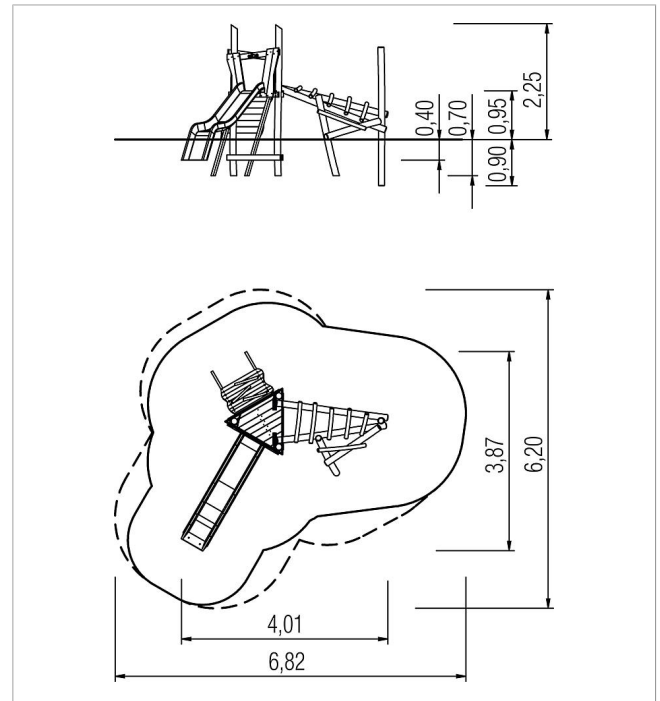

### Scope of delivery

- 3x post unit: robinia
- 1x platform unit: robinia
- 1x chicken ladder: robinia
- 1x ramp: robinia
- 1x slide entry board: robinia
- 1x walk-through protection: robinia
- 1x set of climbing grips: aluminium, plastic-coated
- 3x squared timber: robinia

	Material	Robinia natural
	Foundation level	FL 3
	Minimum space	682x620x275 cm
	Free falling height	95 cm
	Impact protection net	25,0 m <sup>2</sup>
	Foundations	7x CF