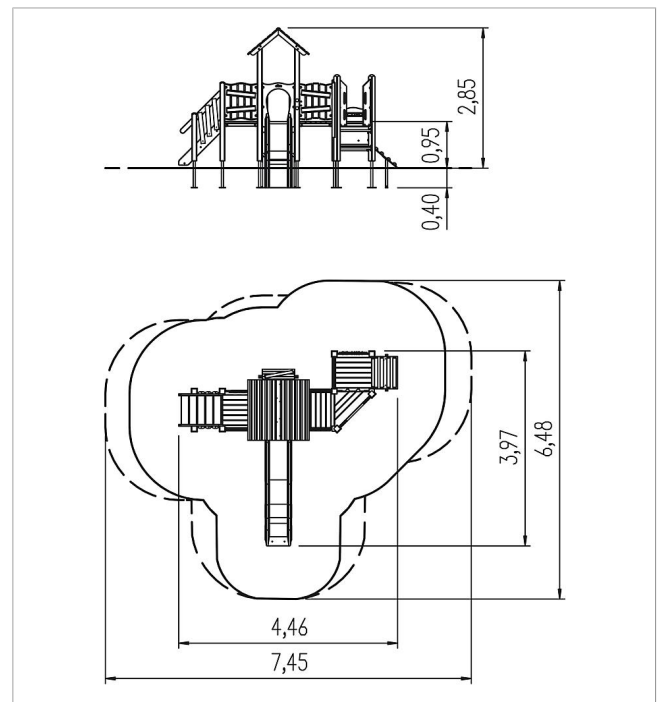

5 11 518 0110 0

ecorino play unit K2,
solo

made in germany

Scope of delivery

- 2x adapter: SW or steel
- 13x post structure: SW or steel
- 5x platform structure: SW
- 1x pitched roof: SW
- 1x climbing board: HPL, climbing grips
- 1x vertical ladder: stainless steel
- 1x ramp: HPL, SW
- 1x ramp: SW
- 1x stairs: SW
- 2x parapet: HPL
- 4x parapet: SW
- 1x slide entry plate: HPL
- 3x access restriction: HPL
- 1x play panel gearwheel: HPL
- 1x play panel abacus: HPL, ROB
- 8x decoration timber: SW
- 1x set of grips: aluminium, plastic-coated
- fittings: stainless steel

	Material	SW pi
	Foundation level	FL 1
	Minimum space	745x648x285 cm
	Free falling height	95 cm
	Impact protection net	28,5 m ²
	Foundations	17x CF or 13x PFs
	Largest section	10x10x255 cm