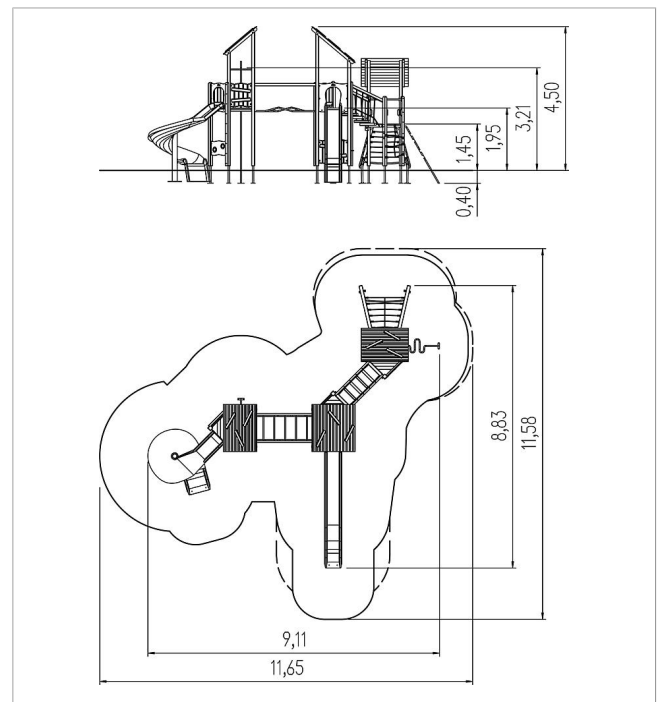

5 11 507 0110 0

ecorino play unit Kibo, solo

made in germany

Scope of delivery

- 15x post construction: SW or steel
- 15x post shoe: steel galvanised
- 6x platform construction: SW
- 6x adapter: SW
- 7x wall panel wood: SW
- 1x wall panel: HPL
- 23x decoration crossbar: SW
- 2x walk-through protection leaf: stainless steel
- 2x set of grips: aluminium, plastic coated
- 1x squared timber: SW
- 4x cord protection: HPL
- 1x net ascent oblique: polyester-coated steel cable, stainless steel
- 1x net ascent vertical: polyester-coated steel cable
- 3x long pent roof wood: SW
- 2x slide entry plate: HPL
- 1x fireman's pole: stainless steel
- 1x play panel hole: HPL, perspex
- 1x play panel steering wheel: HPL, steel galvanised
- 1x play panel counting rings: HPL, ROB
- 1x counter: SW, HPL
- 1x wobbly bridge oblique: SW, chain steel galvanised
- 1x wave ladder: stainless steel, SW
- 1x zigzag balance: stainless steel, SW
- 2x access restriction: HPL
- fittings: stainless steel

	Material	SW pi
	Foundation level	FL 1
	Minimum space	1165x1158x450 cm
	Free falling height	221 cm
	Impact protection net	71,0 m ²
	Foundations	19x CF or 19x PFs
	Assembly	2 persons/17 h