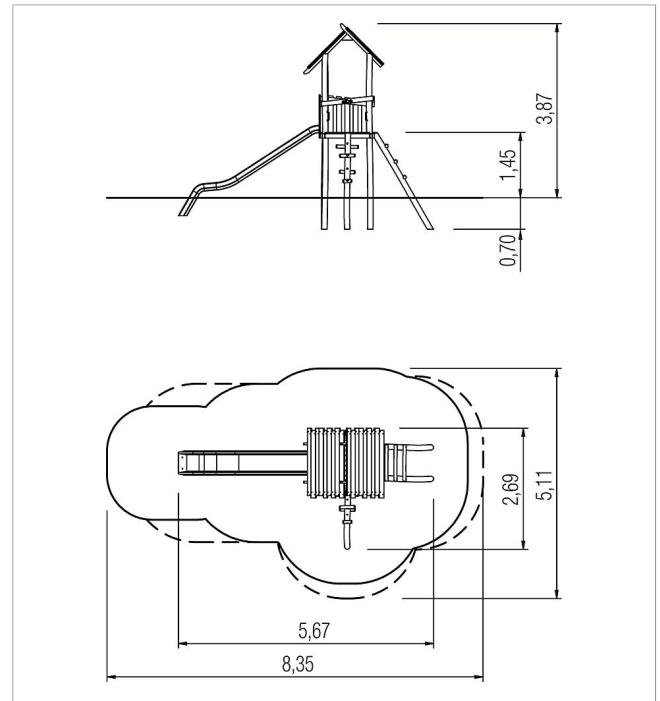

5 45 312 0530 6

paradiso play unit
Kimi, solo

made in germany

Scope of delivery

- 4x post structure: robinia
- 1x platform structure: robinia
- 1x pitched roof: robinia
- 1x sloped ladder: robinia
- 1x log ascent: robinia
- 1x parapet: robinia
- 2x walk-through protection: robinia
- 1x slide entry plate: robinia
- 2x set of grips: coated aluminium
- 4x squared timber: robinia
- fittings: stainless steel

	Material	Robinia oiled
	Foundation level	FL 3
	Minimum space	835x511x387 cm
	Free falling height	145 cm
	Impact protection net	29,0 m ²
	Foundations	7x CF
	Assembly	2 Personen/2,5 Std.
	Largest section	ø14x3439 cm