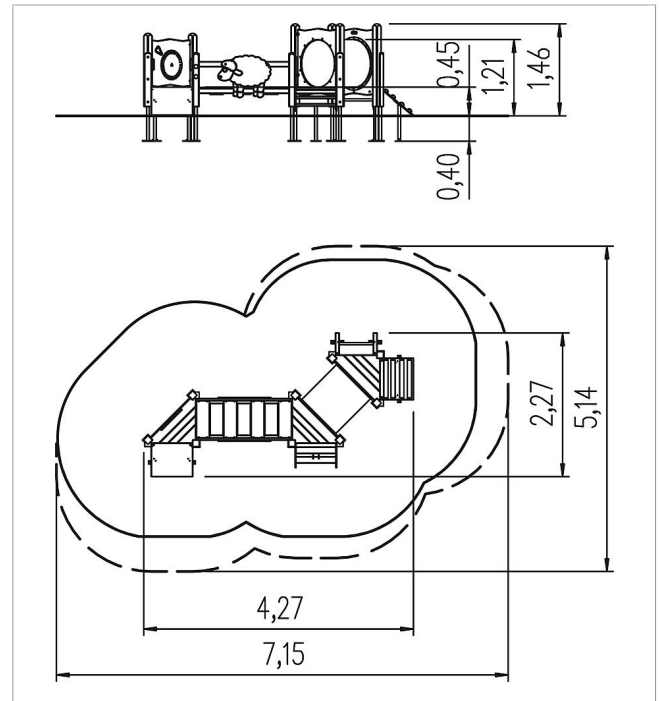

### Scope of delivery

- 9x post construction: SW
- 9x post shoe: steel galvanised
- 3x platform construction: SW
- 6x adapter: SW
- 3x set of grips: aluminium, plastic coated
- 1x ladder: SW, rungs stainless steel
- 1x ramp: HPL, SW
- 1x slide board: HPL
- 2x slide entry plate: HPL
- 1x play panel letter disc: HPL, steel galvanised
- 1x stair crossover: SW, HPL
- 1x staircase: SW, HPL
- fittings: stainless steel

	Material	SW pi
	Minimum space	715x514x225 cm
	Free falling height	120 cm
	Impact protection net	23,0 m <sup>2</sup>
	Foundations	13x CF or 12x PFs + 1x PFr