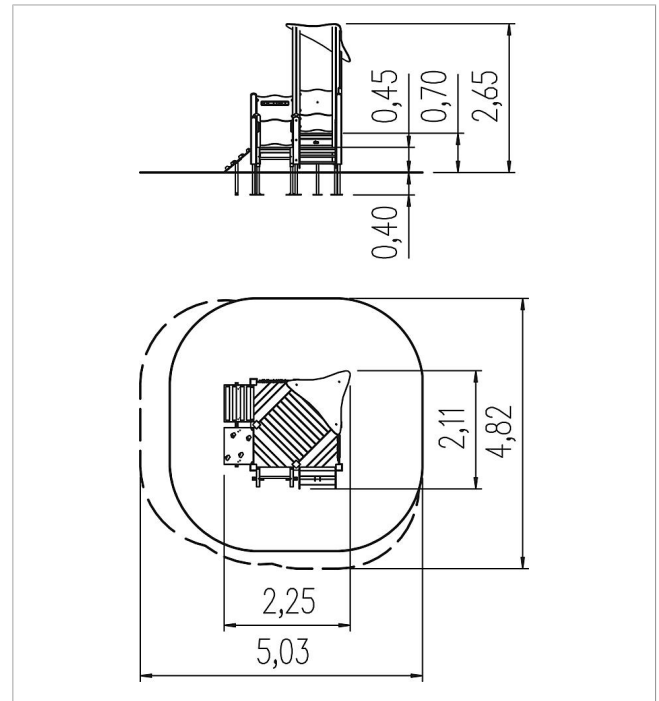

5 11 009 0111 0

playo play unit Lena

made in germany

Scope of delivery

- 8x post construction: SW
- 8x post shoe: steel galvanised
- 5x platform construction: SW
- 4x adapter: SW
- 5x wall panel: HPL
- 1x triangular roof: HPL
- 3x set of grips: aluminium, plastic coated
- 1x ladder: SW, rungs stainless steel
- 1x ramp: HPL, climbing grips
- 1x ramp: HPL, SW
- 1x play panel click wheel: HPL, stainless steel, plastic
- 1x play panel hole: HPL, perspex
- 1x play panel gear wheel: HPL
- 1x play panel counting rings: HPL, ROB
- 1x staircase: SW, HPL
- fittings: stainless steel

	Material	SW pi
	Foundation level	FL 1
	Minimum space	503x482x265 cm
	Free falling height	70 cm
	Impact protection net	18,5 m ²
	Foundations	11x CF or 11x PFs