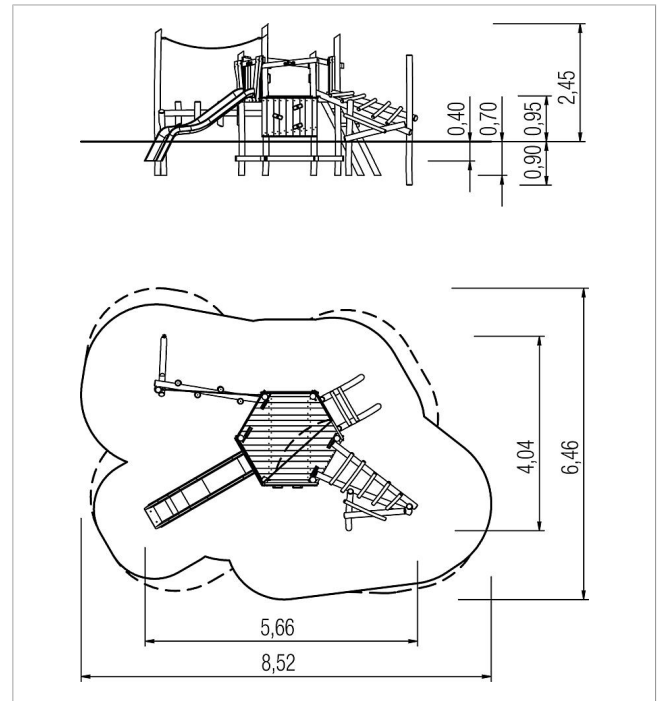

5 45 321 0530 6

paradiso play unit Levi, solo

made in germany

Scope of delivery

- 6x post unit: robinia
- 1x platform unit: robinia
- 1x chicken ladder: robinia
- 1x climbing panel: robinia
- 1x floating piles: robinia, plastic-coated steel rope
- 1x ladder sloped: robinia
- 1x slide entry board: robinia
- 3x walk-through protection: robinia
- 2x set of climbing grips: aluminium, plastic-coated
- 6x squared timber: robinia

	Material	Robinia oiled
	Foundation level	FL 3
	Minimum space	852x646x275 cm
	Free falling height	95 cm
	Impact protection net	38,0 m ²
	Foundations	12x CF