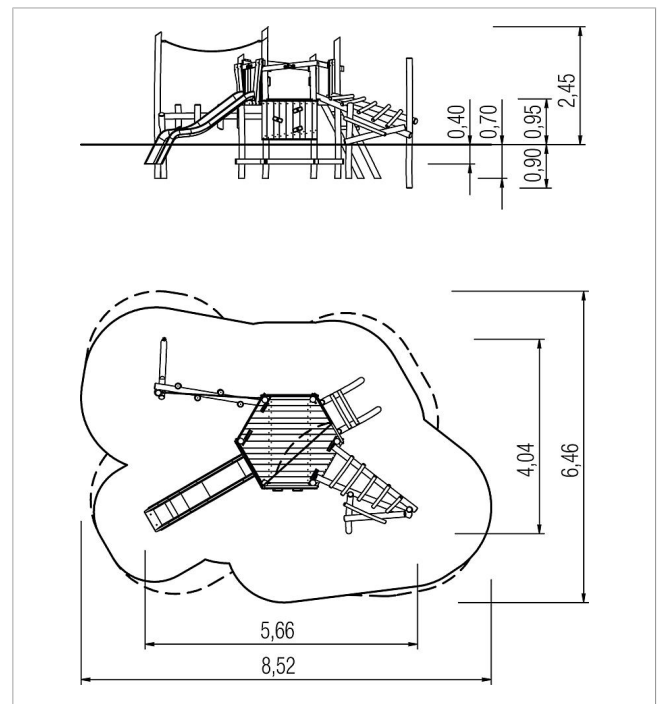

5 45 321 0630 0

**paradiso play unit Levi,
solo**

made in germany

Scope of delivery

- 6x post unit: robinia
- 1x platform unit: robinia
- 1x chicken ladder: robinia
- 1x climbing panel: robinia
- 1x floating piles: robinia, plastic-coated steel rope
- 1x ladder sloped: robinia
- 1x slide entry board: robinia
- 3x walk-through protection: robinia
- 2x set of climbing grips: aluminium, plastic-coated
- 6x squared timber: robinia

	Material	Robinia natural
	Foundation level	FL 3
	Minimum space	852x646x275 cm
	Free falling height	95 cm
	Impact protection net	38,0 m ²
	Foundations	12x CF