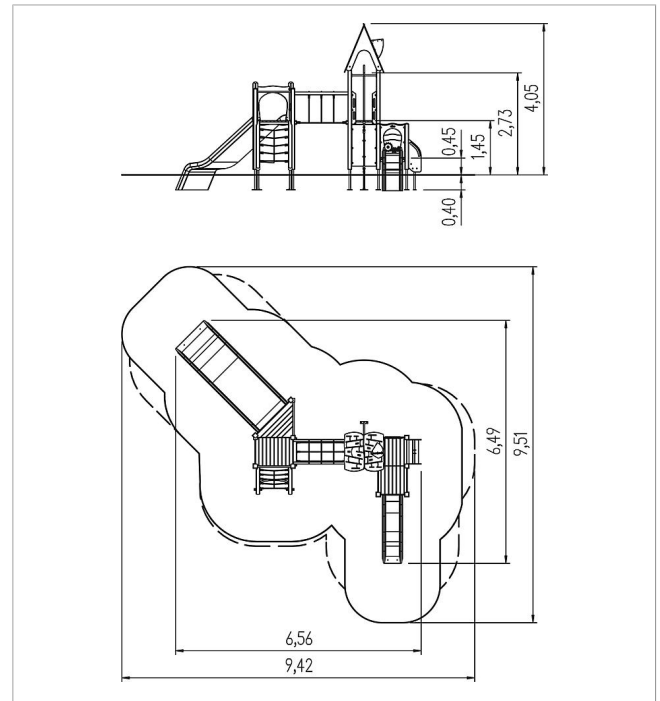

5 11 066 0110 0

playo play unit Linus,  
solo

made in germany

### Scope of delivery

13x post construction: SW  
 13x post shoe: steel galvanised  
 5x platform construction: SW  
 2x adapter: SW  
 3x wall panel: HPL  
 2x walk-through protection leaf: stainless steel  
 2x set of grips: aluminium, plastic coated  
 1x squared timber: SW  
 4x cord protection: HPL  
 1x ladder vertical: SW, rungs stainless steel  
 1x net ascent oblique: polyester-coated steel cable, stainless steel  
 1x net bridge straight: SW, polyester-coated steel cable  
 2x slide entry plate: HPL  
 1x fireman's pole: stainless steel  
 1x saddle roof brick: SW  
 4x play panel relief: HPL  
 1x play panel gear wheel: HPL  
 1x seat rope: polyester-coated steel cable, stainless steel, plastic  
 1x staircase: SW, HPL  
 2x access restriction: HPL  
 fittings: stainless steel

	Material	NH kdi
	Foundation level	FL 1
	Minimum space	951x942x405 cm
	Free falling height	173 cm
	Impact protection net	47,5 m <sup>2</sup>
	Foundations	17x CF or 17x PFs