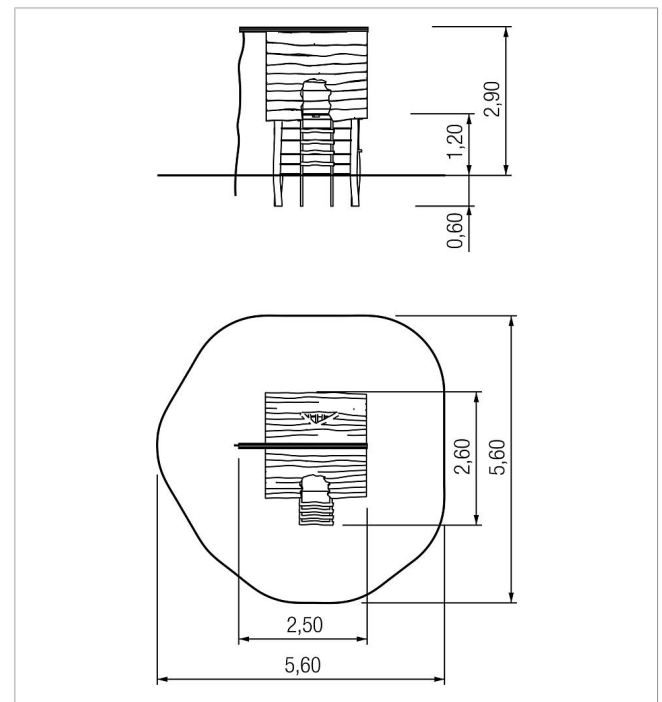

5 45 081 0530 6

paradiso play unit Little Lake House Lago

made in germany

Scope of delivery

- 1x platform surface PH 50 cm: robinia
- 1x saddle roof
- 1x play counter: robinia
- 1x seat board: robinia
- 1x rung ladder: robinia
- 1x rood window: robinia
- 1x climbing rope: plastic-coated steel cable

	Material	Robinia oiled
	Foundation level	FL 3
	Minimum space	560x560x290 cm
	Free falling height	180 cm
	Impact protection net	26,0 m ²
	Foundations	8x CF
	Assembly	-