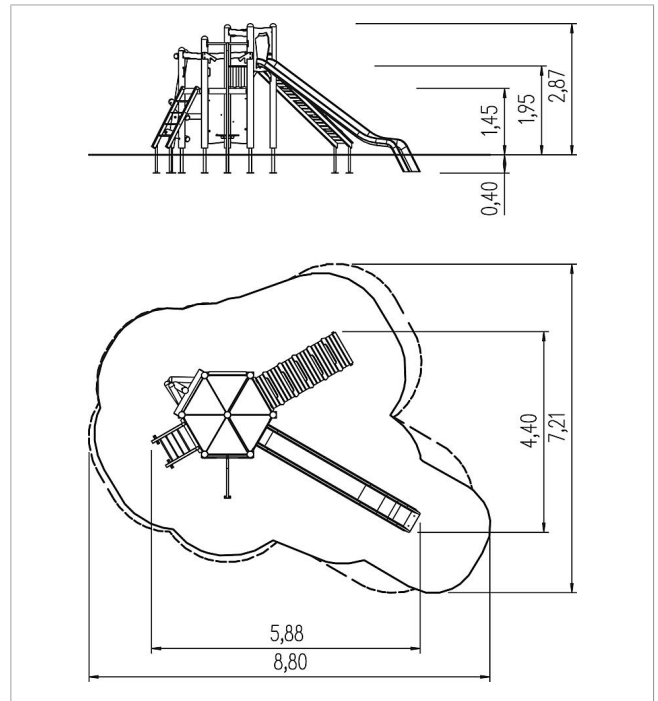

5 25 076 0110 0

unique play unit Lycon
2, solo

made in germany

Scope of delivery

- 7x post construction: SW or steel
- 3x platform construction: galvanised steel
- 6x platform: HPL
- 7x wall panel: SW
- 1x climber ramp: SW
- 1x fireman's pole: stainless steel
- 1x climbing wall: HPL, climbing grips
- 1x material ladder: SW, stainless steel, polyester-coated steel cable
- 1x struts trunk ascent: SW
- 1x slide entry plate: HPL
- 1x gaming table: HPL, steel
- 3x set of grips: steel
- 1x frame trim: SW

	Material	SW pi
	Foundation level	FL 1
	Minimum space	880x721x375 cm
	Free falling height	195 cm
	Impact protection net	40,0 m ²
	Foundations	13x CF or 13x PFs