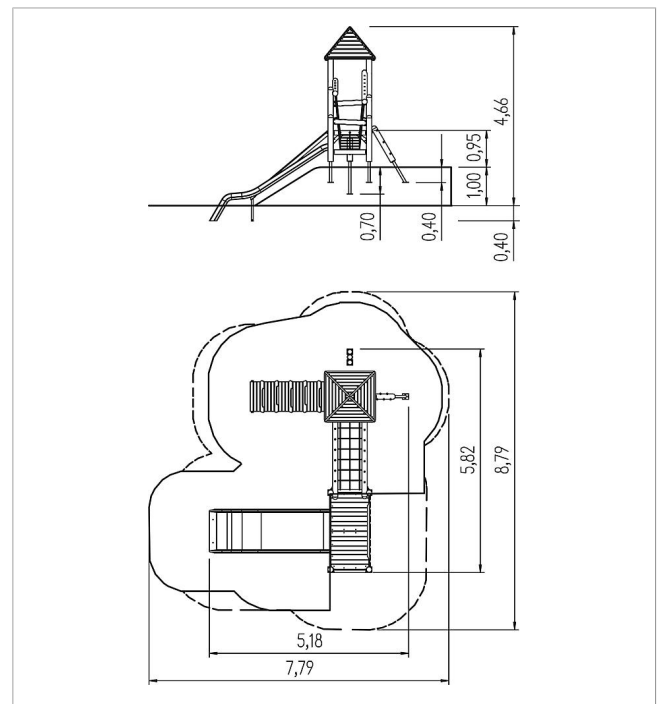

5 25 149 0110 0

unique play unit
Lythea, solo

made in germany

Scope of delivery

- 8x post unit: SW or steel
- 3x platform wood : SW
- 1x roof: SW
- 1x palisade ascent: SW
- 1x ramp: SW
- 1x trunk ascent: SW
- 1x net bridge sloped: SW, plastic-coated steel rope
- 5x parapet: SW
- 1x slide entry board: HPL
- 3x set of climbing grips: steel

	Material	SW pi
	Foundation level	FL 1
	Minimum space	781x881x466 cm
	Free falling height	95 cm
	Impact protection net	39,0 m ²
	Foundations	12x CF or 11x PFs + 1x Cf
	Largest section	Ø14x266 cm