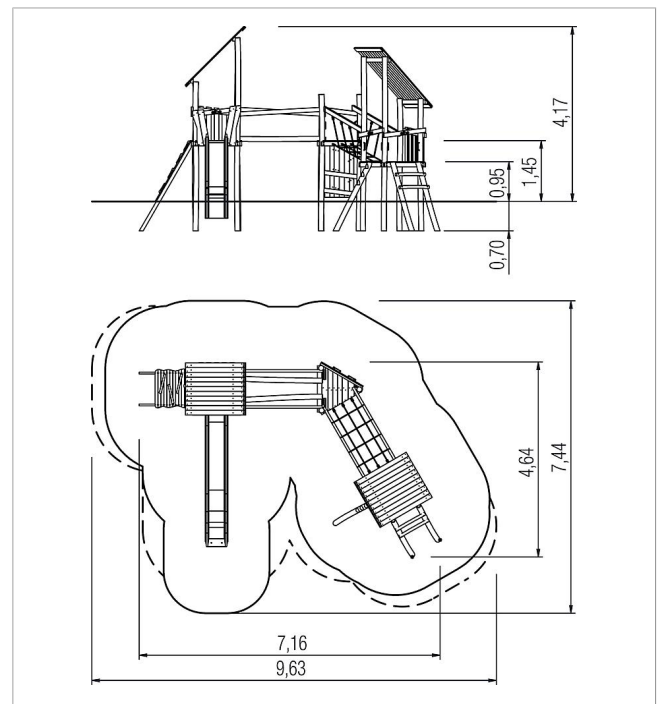

5 45 316 0530 6

paradiso play unit Magnus, solo

made in germany

Scope of delivery

- 11x post structure: robinia
- 3x platform structure: robinia
- 2x pent roof: robinia
- 1x climbing board: robinia
- 1x sloped ladder: robinia
- 1x ramp: robinia
- 1x log ascent: robinia
- 1x balance log straight: robinia
- 1x net bridge sloped: robinia, plastic-coated steel cable
- 2x parapet: robinia
- 4x walk-through protection: robinia
- 1x slide entry plate: robinia
- 4x set of grips: coated aluminium
- 11x squared timber: robinia
- fittings: stainless steel

	Material	Robinia oiled
	Foundation level	FL 3
	Minimum space	963x744x417 cm
	Free falling height	145 cm
	Impact protection net	51,0 m ²
	Foundations	16x CF
	Assembly	2 Personen/6 Std.
	Largest section	ø14x479 cm