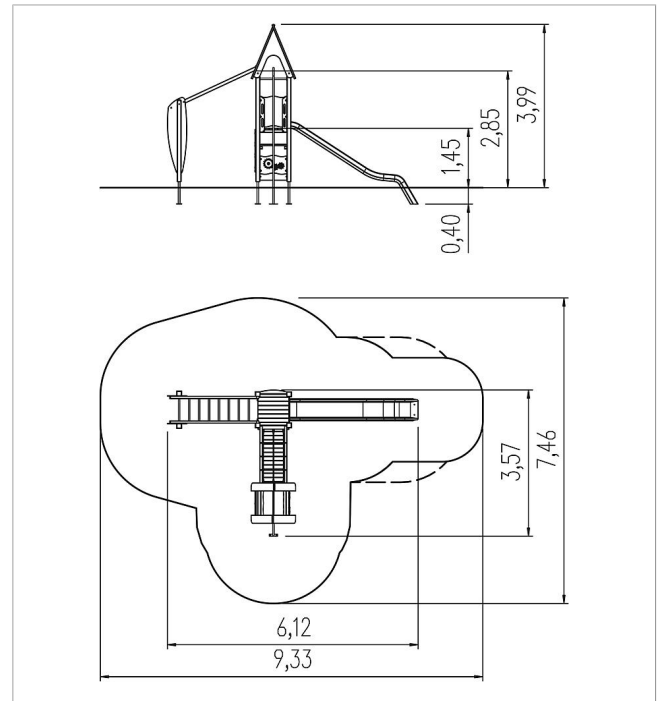

5 11 012 0111 0

playo play unit Maja,  
solo

made in germany

### Scope of delivery

10x post construction: SW  
 10x post shoe: steel galvanised  
 2x platform construction: SW  
 3x wall panel: HPL  
 1x walk-through protection leaf: stainless steel  
 1x step-through protection straight: SW  
 1x set of grips: aluminium, plastic coated  
 1x monkey bars: SW, rungs stainless steel, HPL  
 4x cord protection: HPL  
 1x net ascent vertical: polyester-coated steel cable  
 1x net bridge straight: SW, polyester-coated steel cable  
 1x slide entry plate: HPL  
 1x fireman's pole: stainless steel  
 1x play panel hole: HPL, perspex  
 1x play panel gear wheel: HPL  
 1x play panel counting rings: HPL, ROB  
 1x pitched roof: SW, HPL  
 1x counter: SW, HPL  
 2x access restriction: HPL  
 fittings: stainless steel

	Material	SW pi
	Foundation level	FL 1
	Minimum space	933x746x399 cm
	Free falling height	285 cm
	Impact protection net	42,5 m <sup>2</sup>
	Foundations	11x CF or 11x PFs