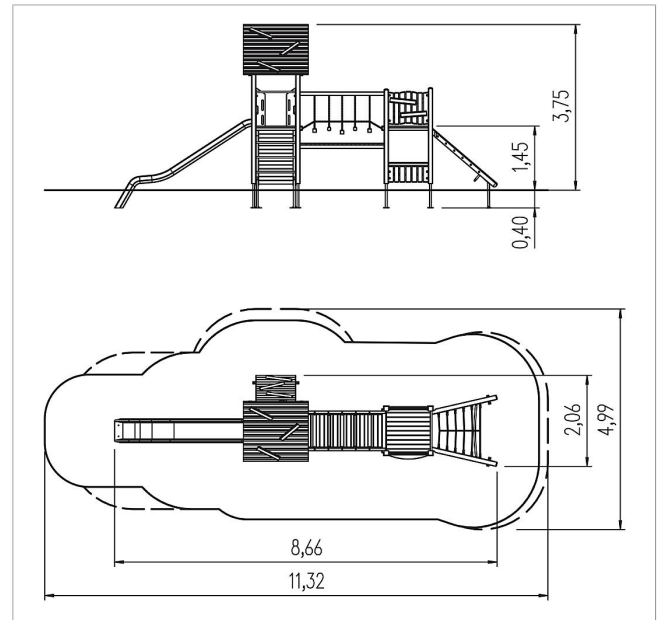

5 11 522 0110 0

ecorino play unit  
Manaslu, solo

made in germany

### Scope of delivery

- 8x post construction: SW or steel
- 2x platform construction: SW
- 1x pent roof: SW
- 1x vertical ladder: stainless steel
- 1x net ascent sloped: SW, plastic-coated steel cable, stainless steel
- 1x ramp: SW
- 1x safety platform straight: SW
- 1x wobbly bridge straight: SW, galvanised steel
- 2x parapet: HPL
- 3x parapet: SW
- 2x walk-through protection: stainless steel
- 1x slide entry plate: HPL
- 1x access restriction: HPL
- 7x decoration timber: SW
- 2x set of grips: aluminium, plastic-coated
- 1x counter: SW, HPL
- fittings: stainless steel

	Material	SW pi
	Foundation level	FL 1
	Minimum space	1132x499x375 cm
	Free falling height	145 cm
	Impact protection net	41,0 m <sup>2</sup>
	Foundations	12x CF or 12x PFs
	Largest section	10x10x364 cm