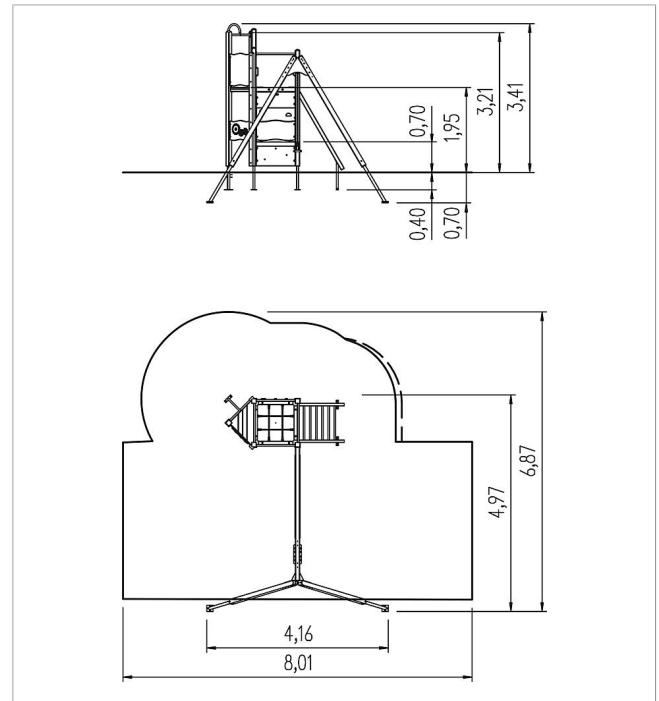

5 11 062 0110 0

playo play unit Marco

made in germany

Scope of delivery

- 2x adapter: SW or steel
- 5x post unit: SW or steel
- 1x net frame: SW, HPL, plastic-coated steel rope
- 1x platform unit: SW
- 1x tarpaulin platform: SW, HPL, rubber
- 2x climbing panel: HPL, climbing grips
- 1x climbing panel: HPL
- 1x fireman's pole: stainless steel
- 1x ladder sloped: SW, stainless steel
- 1x access restriction: HPL
- 3x parapet: HPL
- 5x walk-through protection: stainless steel
- 1x play panel gearwheel: HPL
- 1x add-on swing: SW, HPL, galvanized steel
- 3x set of climbing grips: aluminium, plastic-coated
- Fittings: stainless steel

	Material	SW pi
	Minimum space	801x687x375 cm
	Free falling height	221 cm
	Impact protection net	43,5 m ²
	Foundations	10x CF or 8x PFs + 2x CF
	Largest section	315 cm