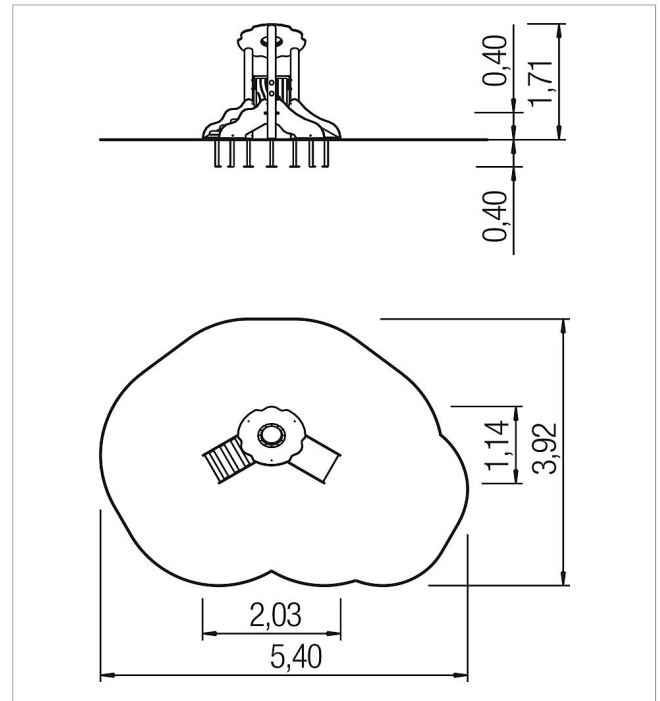

### Scope of delivery

- 1x belly board: HPL
- 1x ramp entrance: HPL, SW
- 1x fence element: stainless steel, PE
- 1x platform surface: HPL
- 1x roof: HPL, Makrolon
- 1x set posts with post bases: SW, galvanised steel

	Material	SW pi
	Foundation level	FL 1
	Minimum space	540x392x220 cm
	Free falling height	40 cm
	Impact protection net	17,0 m <sup>2</sup>
	Foundations	1x CF or 2x PFs + 3x PFr
	Assembly	2 persons/1.5 h
	Largest section	100x100x1,5 cm
	Heaviest section	23 kg