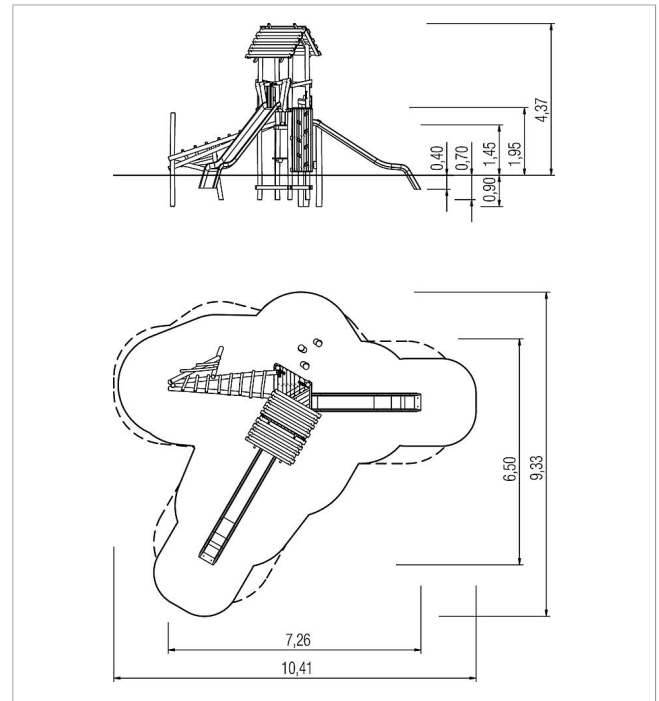

5 45 332 0630 0

paradiso play unit  
Marike, solo

made in germany

### Scope of delivery

- 6x post unit: robinia
- 3x platform unit: robinia
- 1x pitched roof: robinia
- 1x chicken ladder: robinia
- 1x climbing panel: robinia
- 1x poles ascent: robinia
- 1x parapet: robinia
- 2x slide entry board: robinia
- 2x walk-through protection: robinia
- 1x counter: robinia
- 1x set of climbing grips: aluminium, plastic-coated
- 9x squared timber: robinia

	Material	Robinia natural
	Foundation level	FL 3
	Minimum space	1041x933x437 cm
	Free falling height	195 cm
	Impact protection net	51,0 m <sup>2</sup>
	Foundations	11x CF