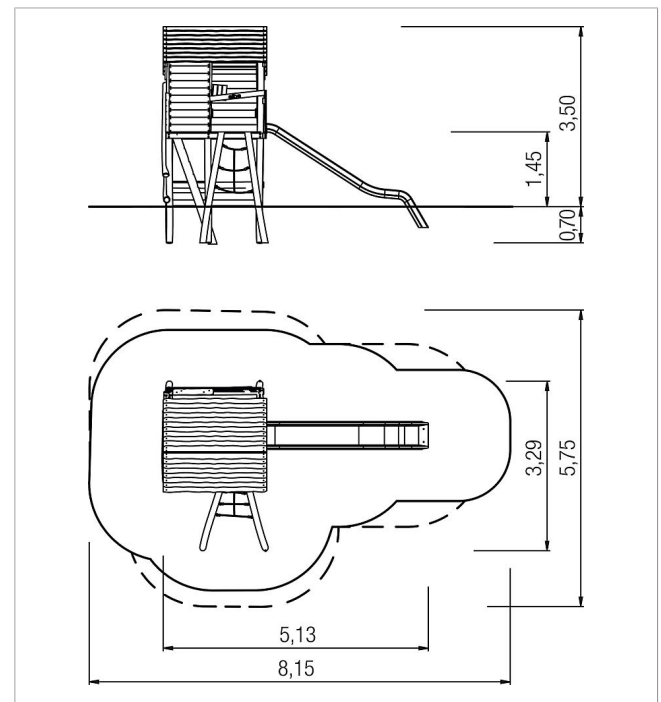

### Scope of delivery

- 1x platform PH 145 cm: robinia
- 1x pitched roof: robinia
- 1x window: robinia
- 1x chain climbing ascent: robinia, stainless steel
- 1x climbing wall: robinia
- 1x log ascent inside: robinia
- 1x play counter: robinia
- 1x play board chalk clock: robinia
- prepared for suitable add-on slide

	Material	Robinia oiled
	Foundation level	FL 3
	Minimum space	815x575x350 cm
	Free falling height	145 cm
	Impact protection net	33,5 m <sup>2</sup>
	Foundations	8x CF
	Assembly	-