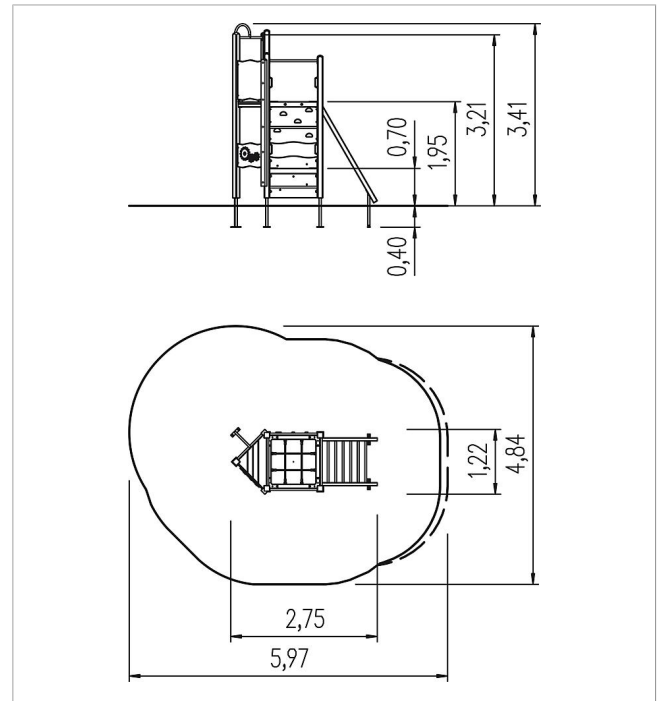

5 11 061 0110 0

playo play unit Marlon

made in germany

Scope of delivery

- 2x adapter: SW or steel
- 5x post unit: SW or steel
- 1x net frame: SW, HPL, plastic-coated steel rope
- 1x platform unit: SW
- 1x tarpaulin platform: SW, HPL, rubber
- 2x climbing panel: HPL, climbing grips
- 1x climbing panel: HPL
- 1x fireman's pole: stainless steel
- 1x ladder sloped: SW, stainless steel
- 1x access restriction: HPL
- 1x parapet: HPL
- 7x walk-through protection: stainless steel
- 1x play panel gearwheel: HPL
- 4x set of climbing grips: aluminium, plastic-coated
- Fittings: stainless steel

	Material	SW pi
	Minimum space	597x484x375 cm
	Free falling height	221 cm
	Impact protection net	23,0 m ²
	Foundations	8x CF or 8x PFs
	Largest section	315 cm