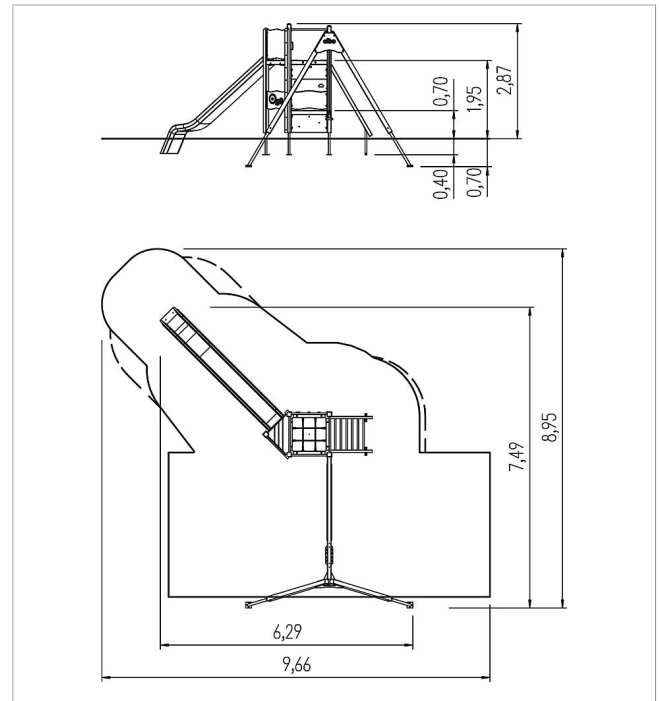

5 11 063 0110 0

playo play unit Martin, solo

made in germany

Scope of delivery

- 2x adapter: SW or steel
- 5x post unit: SW or steel
- 1x net frame: SW, HPL, plastic-coated steel rope
- 1x platform unit: SW
- 1x tarpaulin platform: SW, HPL, rubber
- 2x climbing panel: HPL, climbing grips
- 1x climbing panel: HPL
- 1x ladder sloped: SW, stainless steel
- 3x parapet: HPL
- 1x slide entry board: HPL
- 5x walk-through protection: stainless steel
- 1x play panel gearwheel: HPL
- 1x add-on swing: SW, HPL, galvanized steel
- 3x set of climbing grips: aluminium, plastic-coated
- 1x squared timber: SW
- Fittings: stainless steel

	Material	SW pi
	Minimum space	966x895x375 cm
	Free falling height	195 cm
	Impact protection net	53,0 m ²
	Foundations	9x CF or 7x PFs + 2x CF
	Largest section	272 cm