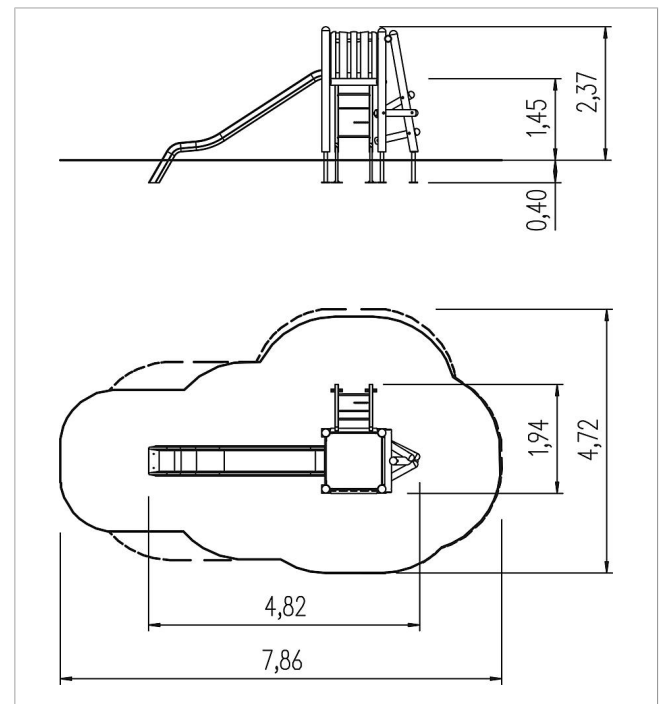

5 25 143 0110 0

unique play unit
Maureen, solo

made in germany

Scope of delivery

- 4x post unit: SW or steel
- 1x platform: HPL
- 1x log and crossbars ascent: SW
- 1x material ladder: SW, stainless steel, plastic-coated steel rope
- 2x parapet: SW
- 1x slide entry board: HPL
- 1x set of climbing grips: steel

	Material	SW pi
	Minimum space	472x786x325 cm
	Free falling height	145 cm
	Impact protection net	26,0 m ²
	Foundations	7x CF or 7x PFs