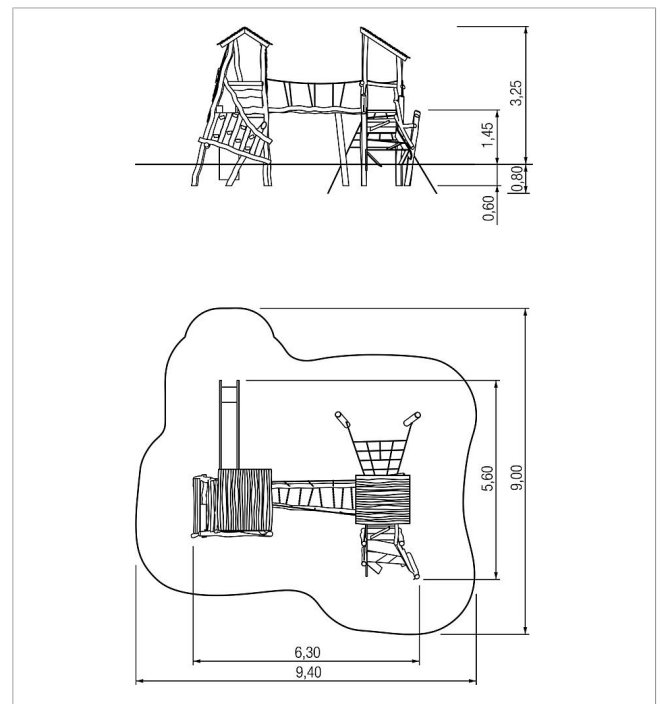

5 45 204 0530 6

paradiso play unit
Milam, solo

made in germany

Scope of delivery

- 1x platform PH 145 cm: robinia
- 1x pitched roof: robinia
- 1x window: robinia
- 1x climbing wall: robinia
- 1x play panel chalk clock: robinia
- 1x log ascent: robinia
- prepared for suitable add-on slide
- 1x bridge with chain rungs and handrail ropes: robinia, stainless steel, plastic-coated steel cable
- 1x platform PH 145 cm
- 1x pent roof: robinia
- 1x climbing net ascent: plastic-coated steel cable
- 1x sloped platform steps: robinia, plastic-coated steel cable

	Material	Robinia oiled
	Foundation level	FL 3
	Minimum space	940x900x325 cm
	Free falling height	145 cm
	Impact protection net	65,0 m ²
	Foundations	16x CF
	Assembly	-