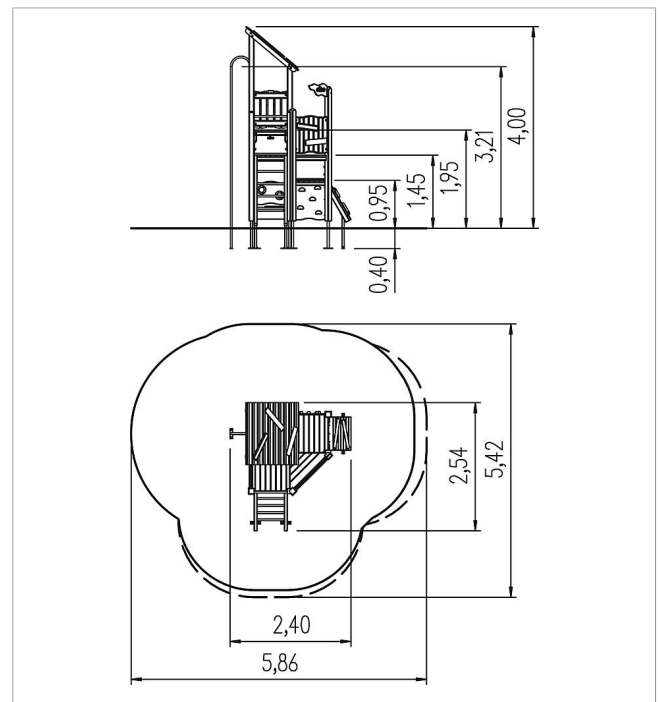

### Scope of delivery

- 8x post construction: SW or steel
- 8x post shoe: steel galvanised
- 4x platform construction: SW
- 2x adapter: SW
- 4x wall panel wood: SW
- 5x wall panel: HPL
- 1x decorative item: HPL
- 11x decoration crossbar: SW
- 1x walk-through protection leaf: stainless steel
- 2x set of grips: aluminium, plastic coated
- 1x climbing panel: HPL, climbing grips
- 1x climbing panel: HPL
- 2x cord protection: HPL
- 1x ladder: SW, rungs stainless steel
- 1x long pent roof wood: SW
- 1x ramp: SW
- 1x fireman's pole: stainless steel
- 1x seating area: SW
- 1x play panel hole: HPL, perspex
- 1x play panel gear wheel: HPL
- 1x play panel counting rings: HPL, ROB
- 1x counter: SW, HPL
- 2x access restriction: HPL
- fittings: stainless steel

	Material	SW pi
	Foundation level	FL 1
	Minimum space	586x542x400 cm
	Free falling height	221 cm
	Impact protection net	23,0 m <sup>2</sup>
	Foundations	11x CF or 11x PFs
	Assembly	2 persons/10 h