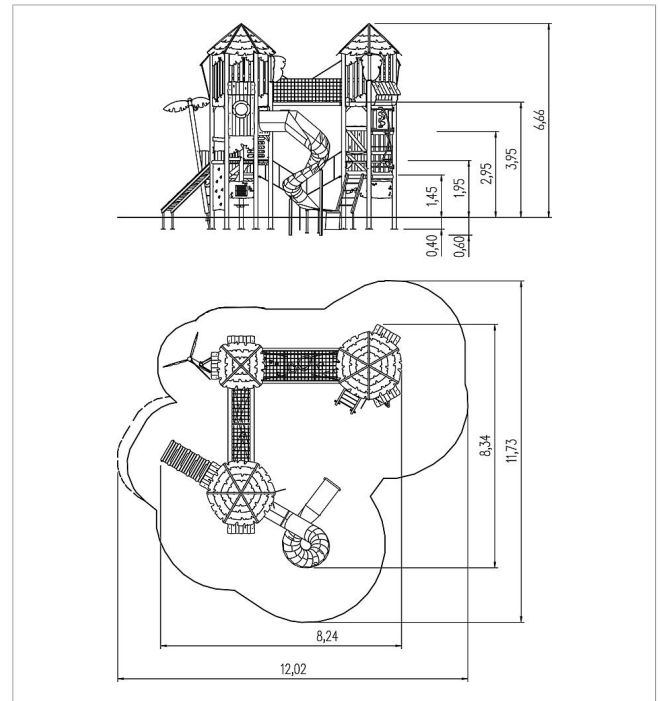

5 25 116 0110 0

unique play unit  
Montagu Island, solo

made in germany

### Scope of delivery

- 18x post construction: SW or steel
- 13x platform construction: galvanised steel
- 1x platform glass: HPL, perspex
- 23x platform: HPL
- 6x 3D parapet: SW, HDPE
- 23x wall panel: SW
- 23x wall panel: HPL
- 1x climber ramp: SW
- 1x triangular platform with net and diagonal posts: SW or steel, HPL, polyester-coated steel cable, galvanised steel
- 1x climbing wall: HPL, climbing grips
- 1x lavender ascent: stainless steel, polyester-coated steel cable, SW
- 2x ladder ascent: HPL
- 1x material ladder: SW, stainless steel, polyester-coated steel cable
- 2x tendril ascent: polyester-coated steel cable, stainless steel
- 1x net tube: polyester-coated steel cable, HPL, steel
- 1x net tunnel: polyester-coated steel cable, stainless steel, SW
- 1x T-bridge: polyester-coated steel cable, SW
- 1x zigzag crossover: SW
- 2x bench: SW, HPL
- 1x play board branch: HPL, macrolon, stainless steel
- 1x play board mirror: HPL, macrolon
- 1x gaming table: HPL, steel
- 3x roof: SW, HPL
- 3x decoration leaves: HPL
- 4x decoration palm leaf: HPL
- 2x decoration mask: HPL
- 6x frame trim: SW
- 3x walk-through protection: polyester-coated steel cable, stainless steel
- 7x set of grips: steel

	Material	SW pi
	Foundation level	FL 1
	Minimum space	1202x1173x666 cm
	Free falling height	295 cm
	Impact protection net	95,0 m <sup>2</sup>
	Foundations	24x CF or 23x PFs + 1x PFI