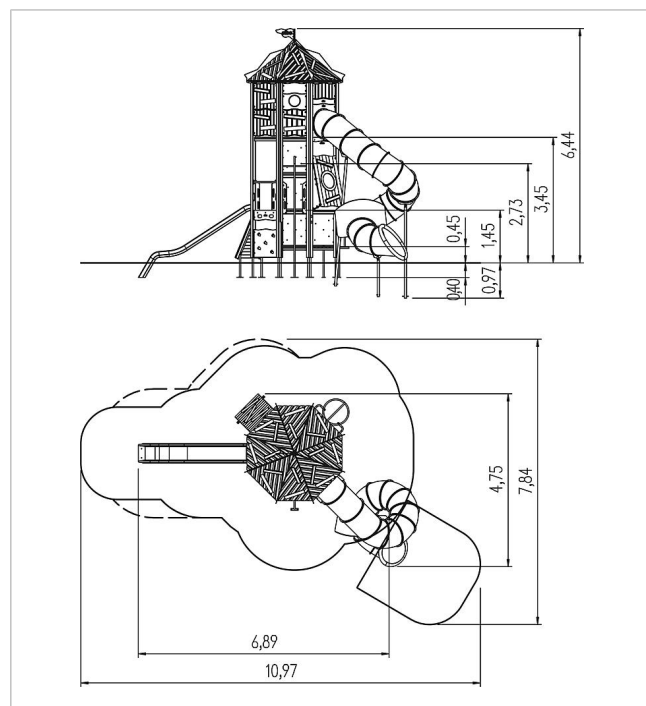

5 11 512 0110 0

### Scope of delivery

12x post construction: SW or steel  
 12x post shoe: steel galvanised  
 21x platform construction: SW  
 1x 3D-wall panel: HPL, NH, Makrolon  
 1x octagonal roof: SW, HPL, stainless steel  
 8x adapter: SW  
 13x wall panel wood: SW  
 20x wall panel: HPL  
 42x decoration crossbar: SW  
 2x walk-through protection leaf: stainless steel  
 6x set of grips: aluminium, plastic coated  
 1x climbing panel: HPL, climbing grips  
 5x climbing panel: HPL  
 1x climbing tunnel: stainless steel  
 4x cord protection: HPL  
 1x ramp: SW  
 2x slide entry plate: HPL  
 1x fireman's pole: stainless steel  
 2x seating area: SW  
 5x play panel porthole: HPL, plastic  
 2x play panel hole: HPL, perspex  
 1x play panel steering wheel: HPL, steel galvanised  
 1x play panel gear wheel: HPL  
 2x access restriction: HPL  
 fittings: stainless steel

	Material	SW pi
	Foundation level	FL 1
	Minimum space	1097x784x644 cm
	Free falling height	173 cm
	Impact protection net	45,5 m <sup>2</sup>
	Foundations	4x CF or 3x PFs + 1x CF
	Assembly	2 persons/21.5 h