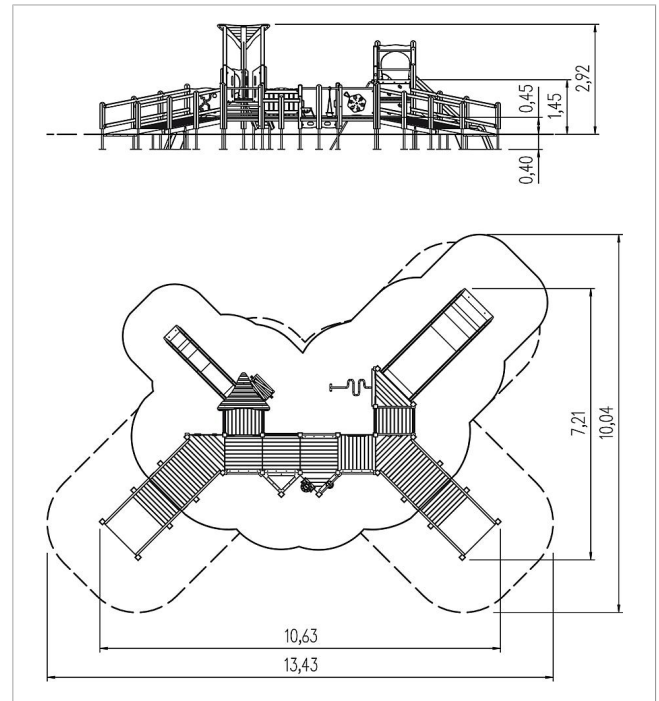

5 11 532 0110 0

ecorino play unit Nan
Shan, solo

made in germany

Scope of delivery

10x adapter: SW or steel
 32x post structure: SW or steel
 11x platform structure: SW
 1x play platform sand sieve: SW, HPL, stainless steel
 1x triangular roof: SW
 2x inclusion ramp: SW, stainless steel
 2x climbing board: HPL, climbing grips
 1x climbing board: HPL
 1x vertical ladder: stainless steel
 1x ramp: SW
 1x wavy ladder: stainless steel, SW
 5x parapet: SW
 5x walk-through protection: stainless steel
 2x slide entry plate: HPL
 3x access restriction: HPL
 1x play panel wheel of dice: HPL, galvanised steel
 10x decoration timber: SW
 3x set of grips: aluminium, plastic-coated
 1x sand slider: stainless steel, rubber
 1x sand sieve: stainless steel
 2x filling timber: SW
 fittings: stainless steel

	Material	SW pi
	Foundation level	FL 1
	Minimum space	1343x1004x325 cm
	Free falling height	145 cm
	Impact protection net	58,5 m ²
	Foundations	39x CF or 34x PFs + 4x FFr
	Largest section	10x10x285 cm