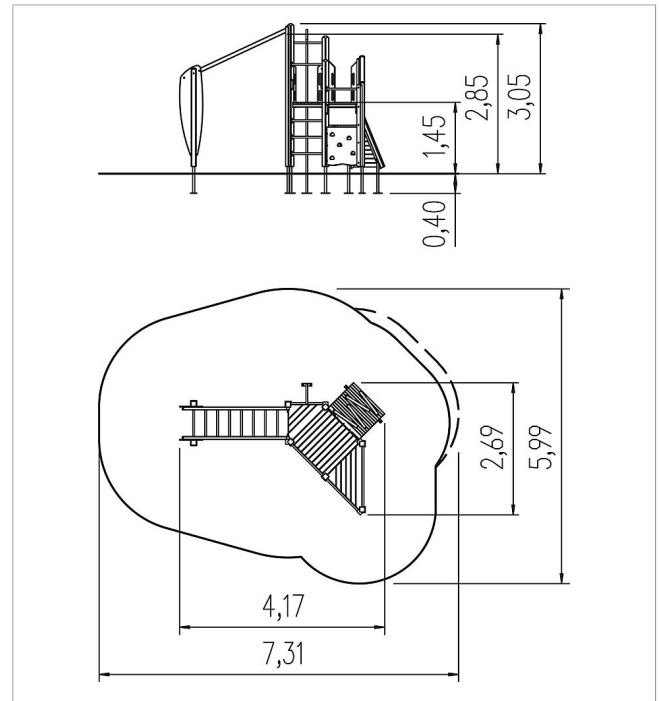

5 11 034 0111 0

playo play unit Nele

made in germany

Scope of delivery

- 8x post construction: SW
- 8x post shoe: steel galvanised
- 3x platform construction: SW
- 4x adapter: SW
- 3x wall panel: HPL
- 3x walk-through protection leaf: stainless steel
- 2x set of grips: aluminium, plastic coated
- 1x monkey bars: SW, rungs stainless steel, HPL
- 1x climbing panel: HPL
- 2x cord protection: HPL
- 1x ladder vertical: SW, rungs stainless steel
- 1x ramp: SW
- 1x fireman's pole: stainless steel
- 3x access restriction: HPL
- Fittings: stainless steel

	Material	SW pi
	Foundation level	FL 1
	Minimum space	731x599x325 cm
	Free falling height	285 cm
	Impact protection net	32,5 m ²
	Foundations	11x CF or 11x PFs