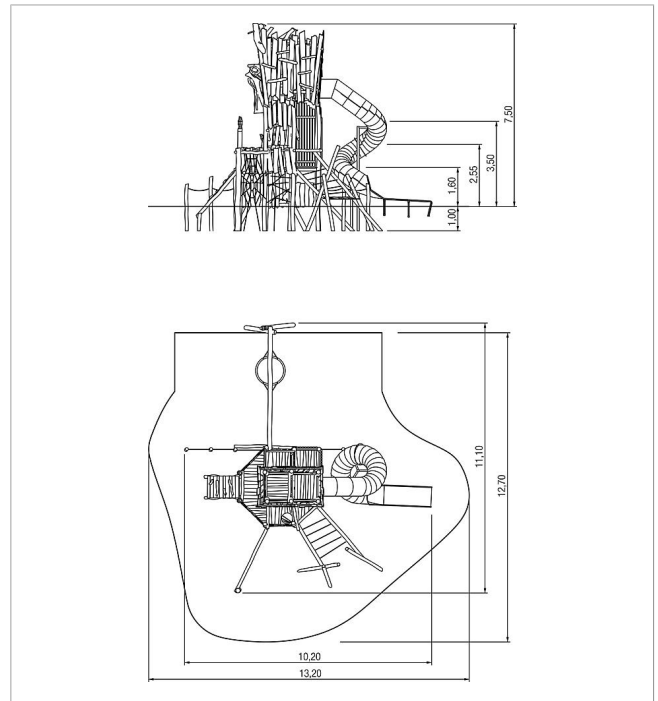

5 45 184 0530 6

paradiso play unit Old Wise Tree

made in germany

Scope of delivery

- 1x large platform PH 160 cm: robinia
- 3x small platform in tower: robinia
- 1x tube slide PH 450 cm: stainless steel
- 1x climbing wall: robinia
- 1x window: HPL, Makrolon
- 1x crossed rope ascent: plastic-coated steel cable
- 2x rung ascent: robinia, stainless steel
- 8x decoration leaves: robinia
- 2x platform lawn: HPL, artificial lawn
- 5x colour game: Plexiglas
- 1x play panel tree branch: HPL
- 1x play panel sound: HPL, aluminium
- 1x attachment swing frame: robinia
- 2x cardan joint: stainless steel
- 1x nest swing Ø 120 cm: rope ring, steel cable link mat, rubber fabric over chain suspension
- 1x spider web climbing net black: robinia, plastic-coated steel cable
- 1x ramp ascent: robinia
- 1x ladder with small platform: robinia
- 3x carved post tops: robinia
- 1x large carved tree face: robinia

	Material	Robinia oiled
	Foundation level	FL 3
	Minimum space	1320x1270x750 cm
	Free falling height	230 cm
	Impact protection net	130,0 m ²
	Foundations	26x CF
	Assembly	-