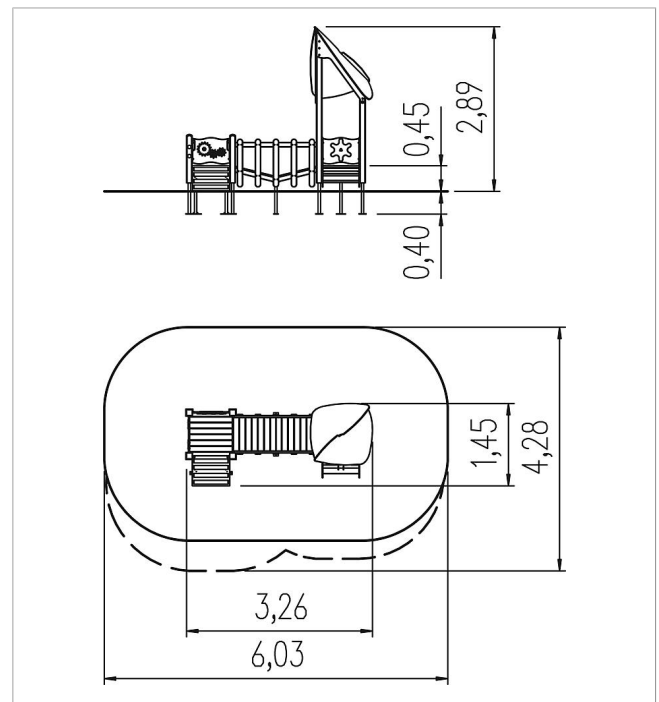

5 11 008 0111 0

playo play unit Pia

made in germany

Scope of delivery

- 8x post construction: SW
- 8x post shoe: steel galvanised
- 2x platform construction: SW
- 1x set of grips: aluminium, plastic coated
- 1x knick knack crossing: SW
- 1x ramp: HPL, SW
- 1x butterfly roof: HPL
- 1x play panel hole: HPL, perspex
- 1x play panel steering wheel: HPL, steel galvanised
- 1x play panel gear wheel: HPL
- 1x play panel counting rings: HPL, ROB
- 1x staircase: SW, HPL
- fittings: stainless steel

	Material	SW pi
	Foundation level	FL 1
	Minimum space	603x428x289 cm
	Free falling height	45 cm
	Impact protection net	21,0 m ²
	Foundations	11x CF or 11x PFs