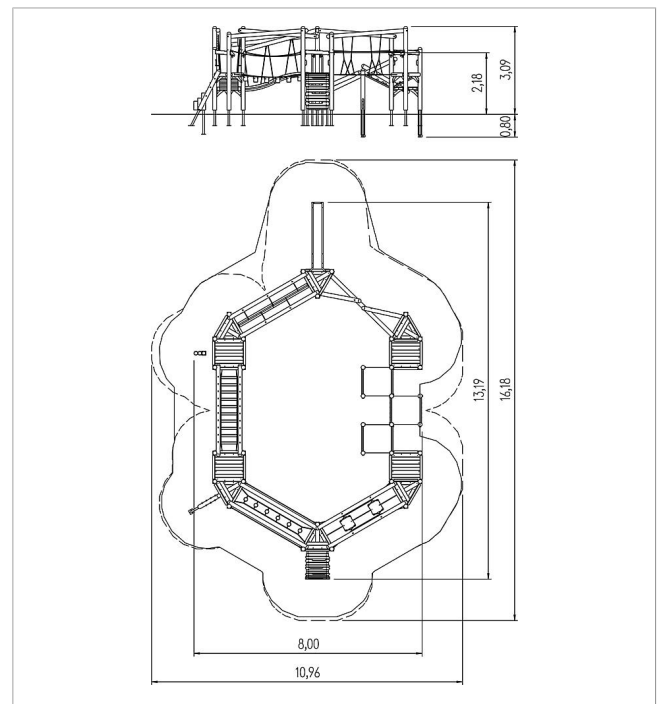

### Scope of delivery

- 34x post unit: SW or steel
- 10x platform wood : SW
- 1x arched ramp: stainless steel, SW
- 1x climbing panel tendril: HPL
- 1x climbing panel: HPL
- 3x climbing platform with grips: HPL, climbing grips
- 1x handrail slide: stainless steel
- 1x palisade ascent: SW
- 1x trunk ascent: SW
- 1x Tibet bridge sloped: plastic-coated steel tow
- 1x chained poles crossing horizontal: SW, stainless steel
- 1x island crossing horizontal: HPL, stainless steel, SW
- 1x wobbly bridge sloped: SW, galvanized steel
- 1x zig-zag crossing horizontal: SW
- 6x access restriction: HPL
- 9x parapet: SW
- 1x walk-through protection: plastic-coated steel rope, stainless steel
- 6x set of climbing grips: steel

	Material	SW pi
	Minimum space	1096x1618x398 cm
	Free falling height	218 cm
	Foundations	38x CF or 31x PFs + 7x CF