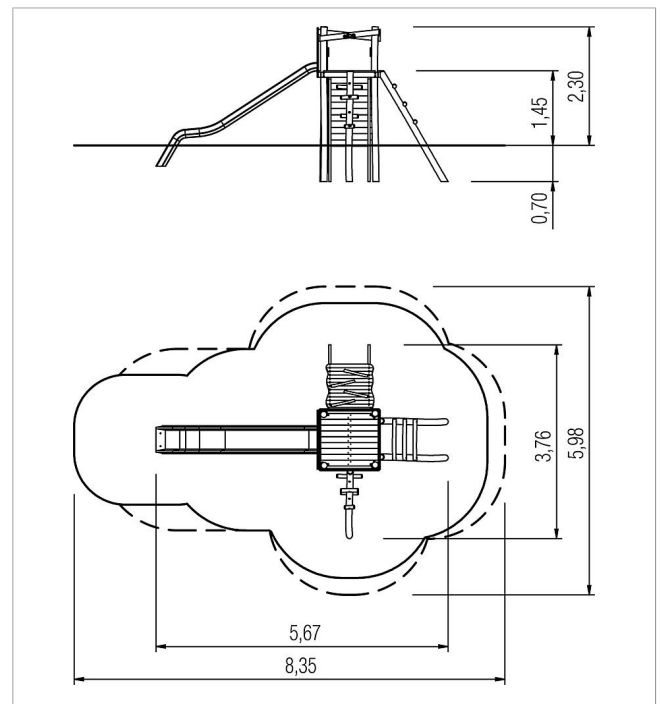

5 45 311 0530 6

paradiso play unit  
Ramon, solo

made in germany

### Scope of delivery

- 4x post structure: robinia
- 1x platform structure: robinia
- 1x sloped ladder: robinia
- 1x ramp: robinia
- 1x crossbars ascent: robinia
- 3x walk-through protection: robinia
- 1x slide entry plate: robinia
- 3x set of grips: coated aluminium
- 4x squared timber
- fittings: stainless steel

	Material	Robinia oiled
	Foundation level	FL 3
	Minimum space	835x598x325 cm
	Free falling height	145 cm
	Impact protection net	30,5 m <sup>2</sup>
	Foundations	9x CF
	Assembly	2 Personen/2,5 Std.
	Largest section	ø14x327 cm