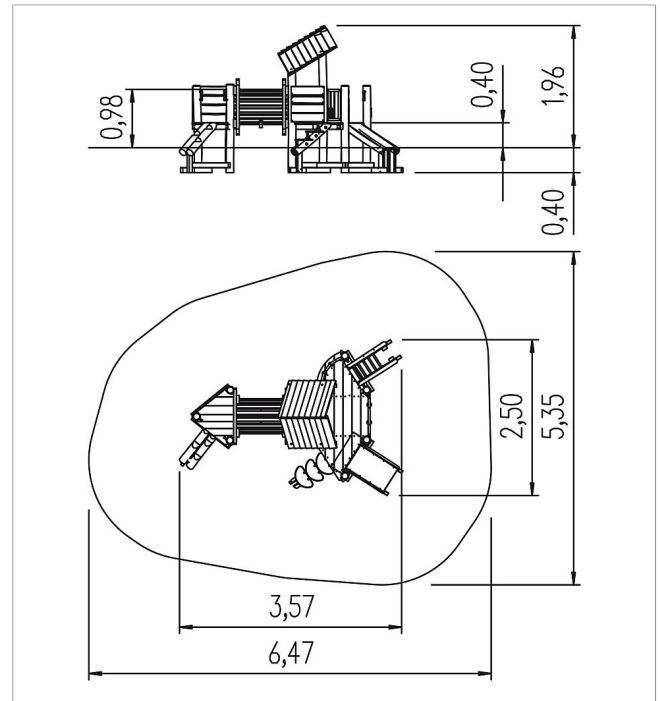

5 45 244 0530 6

### Scope of delivery

- 2x platform PH 40 cm: robinia
- 1x crawling tunnel: robinia
- 2x step ascent: robinia, HPL
- 1x sloped rung ascent: robinia, stainless steel
- 1x window: robinia
- 1x pitched roof: robinia
- 1x belly board: robinia, HPL
- 2x parapet with play balls: stainless steel, PE

	Material	Robinia oiled
	Foundation level	FL 3
	Minimum space	647x535x220 cm
	Free falling height	98 cm
	Impact protection net	28,0 m <sup>2</sup>
	Foundations	17x CF
	Assembly	-