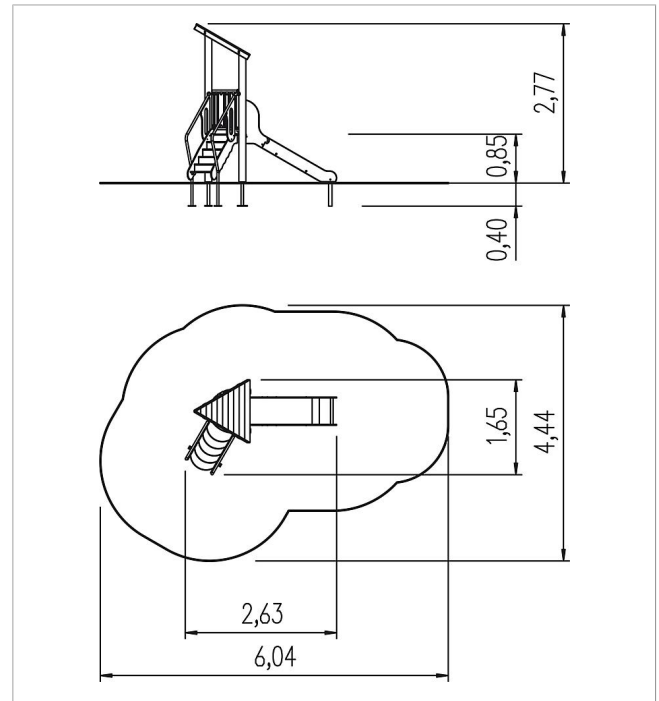

5 59 857 0110 0

minimondo play unit Red Poppy

made in germany

Scope of delivery

- 1x set of posts with support bases: SW, HPL
- 1x platform: HPL
- 1x stairs: HPL, stainless steel
- 1x fence element: stainless steel, SW
- 1 x roof: SW
- 1 x slide: HPL with stainless steel coating

	Material	SW pi
	Minimum space	604x444x277 cm
	Free falling height	85 cm
	Impact protection net	20,0 m ²
	Foundations	1x CF or 5x PFs