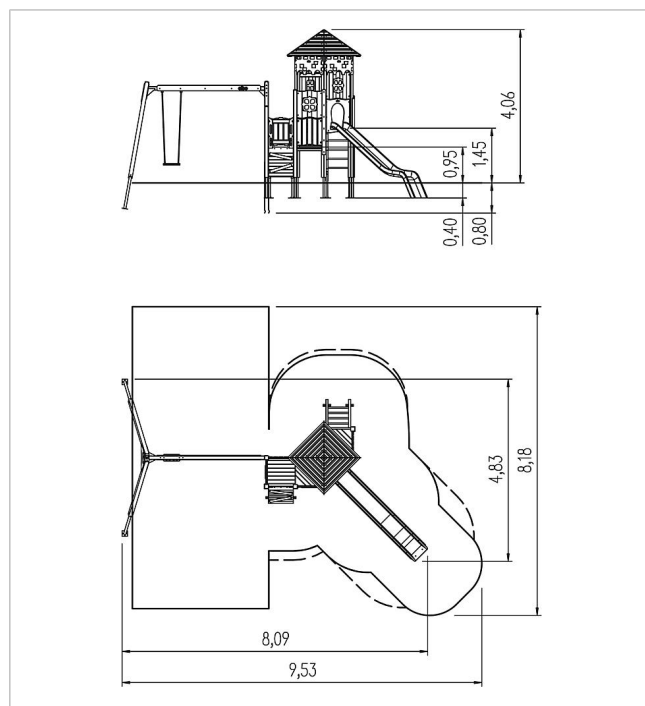

5 11 536 0110 0

ecorino play unit Regent's Castle, solo

made in germany

Scope of delivery

- 4x adapter: SW or steel
- 8x post unit: SW or steel
- 4x platform unit: SW
- 1x quadrangular roof: SW, HPL
- 1x ladder sloped: SW, stainless steel
- 1x ramp: SW
- 1x access restriction: HPL
- 3x parapet: HPL
- 8x parapet: SW
- 1x slide entry board: HPL
- 2x walk-through protection: stainless steel
- 4x decoration window: HPL, plexiglass
- 1x platform decoration: HPL
- 1x add-on swing: SW, HPL, galvanised steel
- 1x set of climbing grips: aluminium, plastic-coated fittings: stainless steel

	Material	SW pi
	Foundation level	FL 1
	Minimum space	953x818x406 cm
	Free falling height	145 cm
	Impact protection net	54,0 m ²
	Foundations	12x CF or 9x PFs + 3x CF