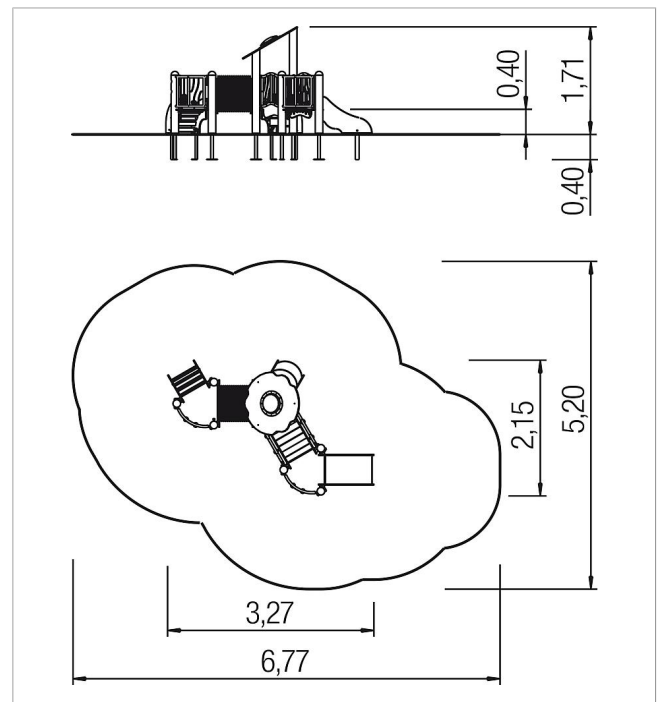

### Scope of delivery

- 1x belly board: HPL
- 1x roof: HPL, Makrolon
- 1x crawling tube: HPL, PP
- 1x arch bridge: HPL, SW
- 3x platform surface: HPL
- 1x stair: HPL
- 1x bend ramp: SW, HPL
- 4x fence element: stainless steel, PE
- 1x set posts with post bases: SW, galvanised steel

	Material	SW pi
	Foundation level	FL 1
	Minimum space	677x520x220 cm
	Free falling height	40 cm
	Impact protection net	25,5 m <sup>2</sup>
	Foundations	1x CF or 4x PFs + 7x PFr
	Assembly	2 persons/4 h
	Largest section	100x100x1,5 cm
	Heaviest section	23 kg