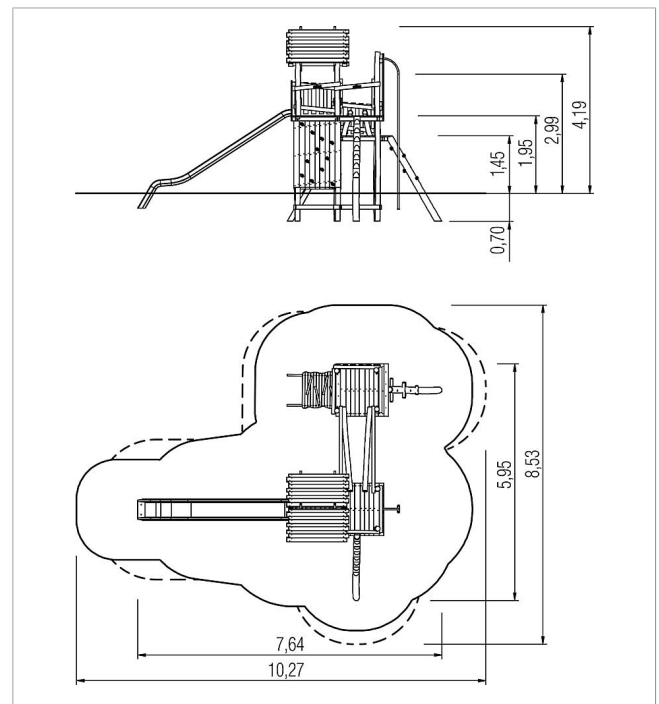

5 45 317 0530 6

paradiso play unit  
Ruben, solo

made in germany

### Scope of delivery

- 10x post structure: robinia
- 3x platform structure: robinia
- 1x pitched roof: robinia
- 1x climbing board: robinia
- 1x ramp: robinia
- 1x fireman's pole: stainless steel
- 1x log ascent: robinia
- 1x crossbars ascent: robinia
- 1x balance log sloped: robinia
- 2x parapet: robinia
- 4x walk-through protection: robinia
- 1x slide entry plate: robinia
- 4x set of grips: coated aluminium
- 11x squared timber: robinia
- 1x counter: robinia
- fittings: stainless steel

	Material	Robinia oiled
	Foundation level	FL 3
	Minimum space	1027x853x419 cm
	Free falling height	299 cm
	Impact protection net	52,0 m <sup>2</sup>
	Foundations	15x CF
	Assembly	2 Personen/6 Std.
	Largest section	ø14x425 cm