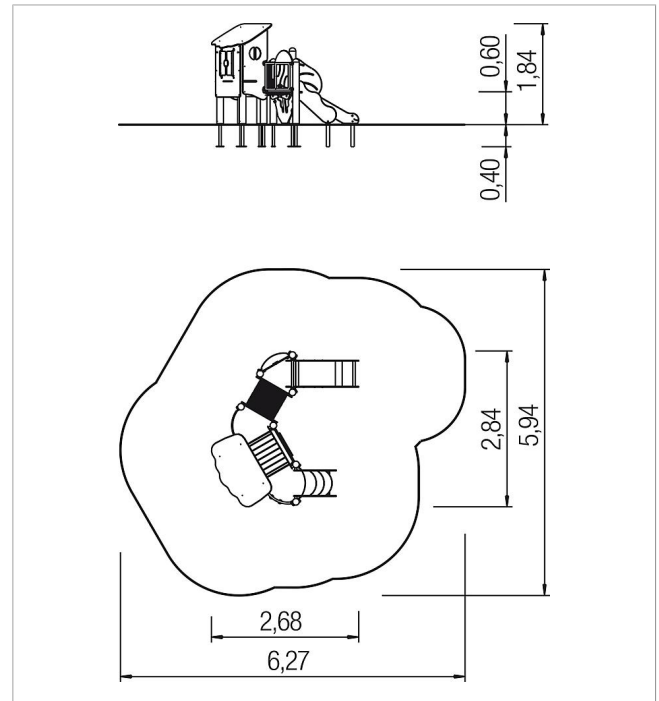

5 59 842 0110 0

minimondo play unit
Salvia

made in germany

Scope of delivery

- 1x stair entrance: HPL
- 1x fence element: stainless steel, PE, HPL
- 1x slide: HPL with stainless steel sliding surface
- 1x panel dandelion: HPL, galvanised steel
- 1x fence element sea grass: stainless steel, HPL
- 1x crawling tunnel: PP, HPL
- 3x platform surface: HPL, SW
- 1x roof: HPL
- 1x set posts with post bases: SW, galvanised steel

	Material	SW pi
	Foundation level	FL 1
	Minimum space	627x594x240 cm
	Free falling height	60 cm
	Impact protection net	28,0 m ²
	Foundations	5x CF or 2x PFs + 11x PFR
	Assembly	-
	Largest section	132x88x1,5 cm
	Heaviest section	55 kg