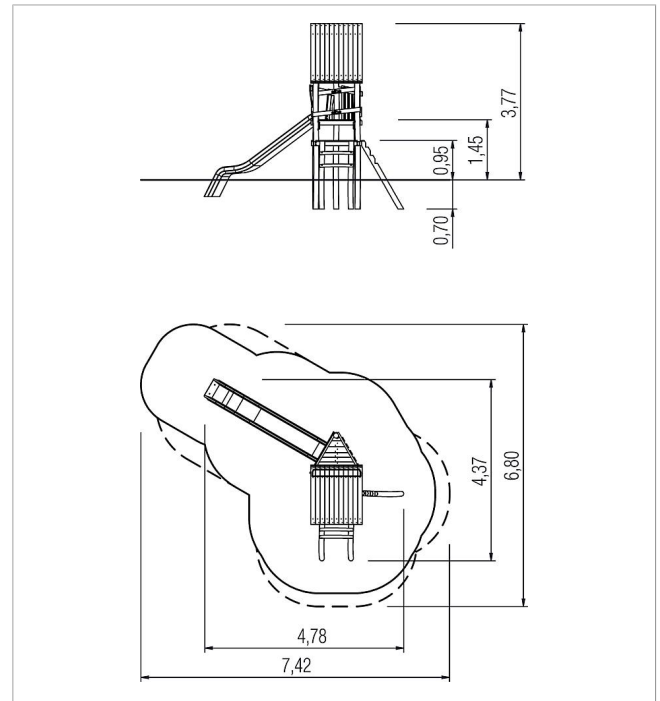

5 45 314 0530 6

paradiso play unit Saskia, solo

made in germany

Scope of delivery

- 5x post structure: robinia
- 2x platform structure: robinia
- 1x pent roof: robinia
- 1 x sloped ladder: robinia
- 1x log ascent: robinia
- 1x parapet: robinia
- 3x walk-through protection: robinia
- 1x slide entry plate: robinia
- 2x set of grips: coated aluminium
- 7x squared timber
- fittings: stainless steel

	Material	Robinia oiled
	Foundation level	FL 3
	Minimum space	742x680x377 cm
	Free falling height	145 cm
	Impact protection net	28,5 m ²
	Foundations	8x CF
	Assembly	2 Personen/2,5 Std.
	Largest section	ø14x434 cm