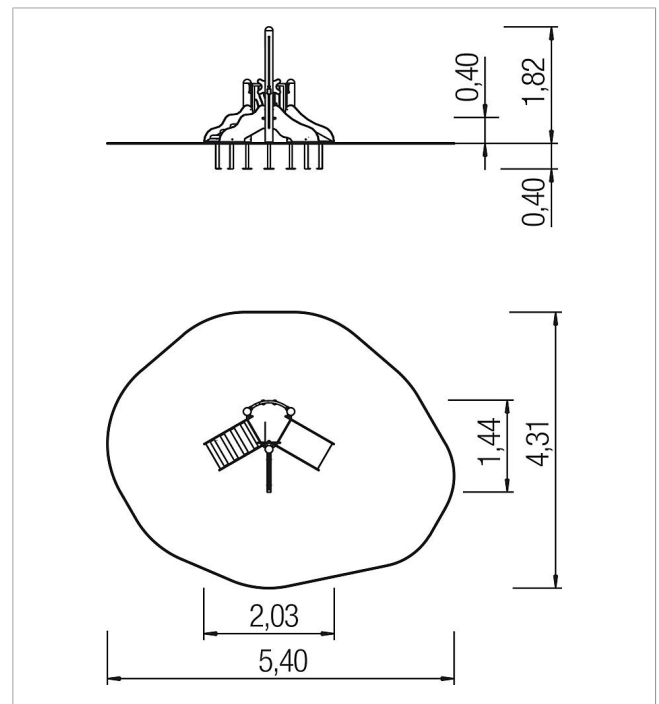

5 59 820 0110 0

minimondo play unit Seagull

made in germany

Scope of delivery

- 1x belly board: HPL
- 1x climbing ramp: HPL, SW
- 1x steering wheel: HPL
- 1x panel with porthole: HPL
- 1x flag: tent tarpaulin
- 1x fence element: stainless steel, PE
- 1x platform surface: HPL
- 1x set posts with post bases: SW, galvanised steel

	Material	SW pi
	Foundation level	FL 1
	Minimum space	540x431x220 cm
	Free falling height	40 cm
	Impact protection net	18,0 m ²
	Foundations	1x CF or 2x PFs + 3x PFr
	Assembly	2 persons/1.5 h
	Largest section	Ø 12x180 cm
	Heaviest section	23 kg