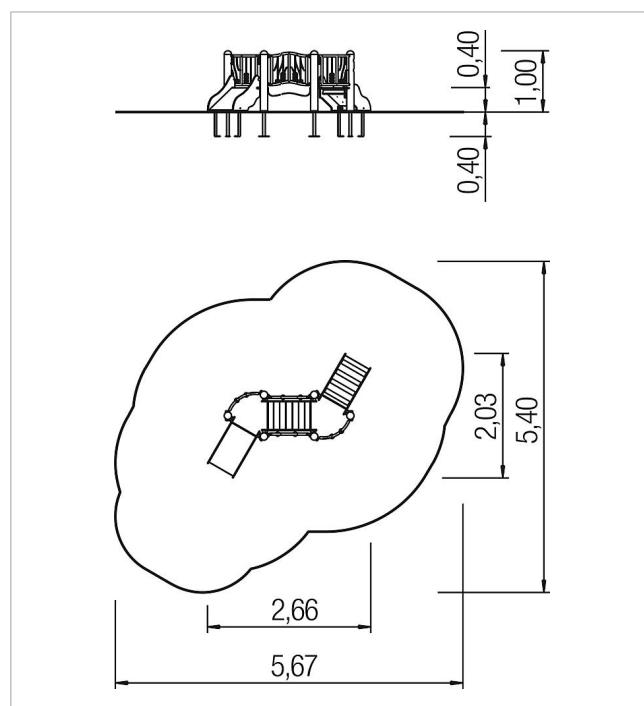

### Scope of delivery

- 1x belly board: HPL
- 4x fence element: stainless steel, PE
- 1x climbing ramp: HPL, SW
- 1x arch bridge: HPL, SW
- 2x platform surface: HPL
- 1x set posts with post bases: SW, galvanised steel

	Material	SW pi
	Foundation level	FL 1
	Minimum space	567x540x280 cm
	Free falling height	40 cm
	Impact protection net	21,5 m <sup>2</sup>
	Foundations	1x CF or 2x PFs + 6x PFR
	Assembly	2 persons/3 h
	Largest section	567x540x140 cm
	Heaviest section	23 kg