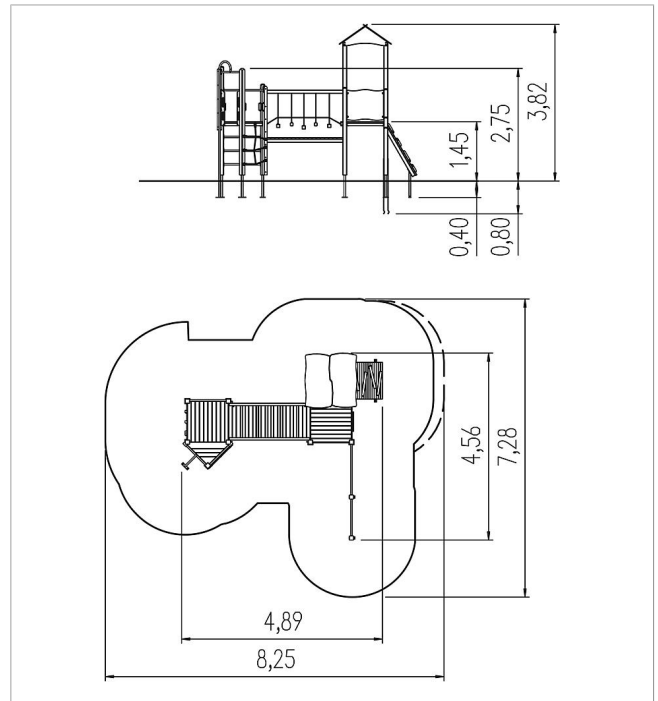

### Scope of delivery

- 13x post construction: SW
- 13x post shoe: steel galvanised
- 4x platform construction: SW
- 2x adapter: SW
- 1x wall panel: HPL
- 4x walk-through protection leaf: stainless steel
- 1x step-through protection straight: SW
- 2x set of grips: aluminium, plastic coated
- 1x house roof: HPL
- 1x climbing panel: HPL, climbing grips
- 2x climbing panel: HPL
- 2x cord protection: HPL
- 1x ladder vertical: SW, rungs stainless steel
- 1x net ascent vertical: polyester-coated steel cable
- 1x ramp: SW
- 1x fireman's pole: stainless steel
- 1x play panel hole: HPL, perspex
- 1x play panel wavy grooves: HPL
- 1x play panel dice disc: HPL, steel galvanised
- 1x wobbly bridge straight: SW, chain steel galvanised
- 2x access restriction: HPL
- fittings: stainless steel

	Material	SW pi
	Foundation level	FL 1
	Minimum space	825x728x382 cm
	Free falling height	224 cm
	Impact protection net	42,0 m <sup>2</sup>
	Foundations	16x CF or 14x PFs + 2x CF