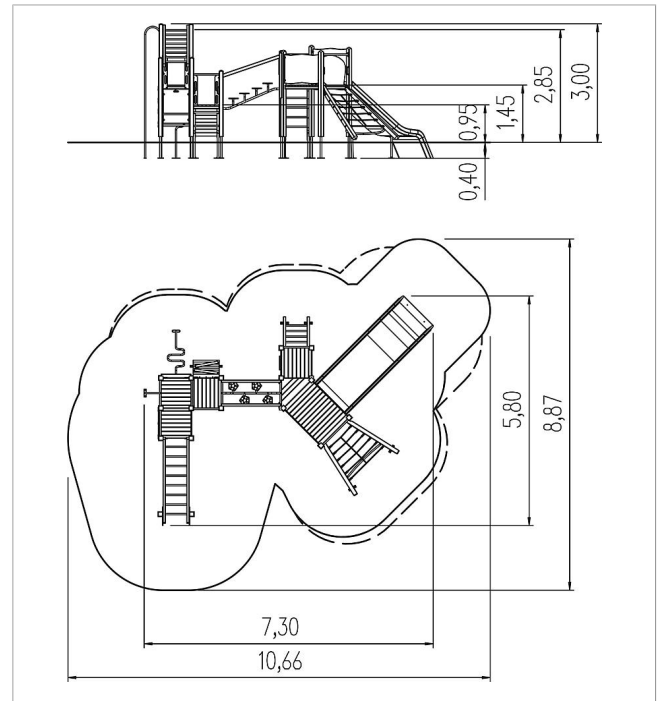

5 11 023 0111 0

playo play unit Thea, solo

made in germany

Scope of delivery

17x post construction: SW
 17x post shoe: steel galvanised
 6x platform construction: SW
 2x adapter: SW
 6x wall panel: HPL
 5x walk-through protection leaf: stainless steel
 1x gecko crossing oblique: stainless steel, HPL, SW
 4x set of grips: aluminium, plastic coated
 1x monkey bars: SW, rungs stainless steel, HPL
 2x cord protection: HPL
 1x ladder vertical: SW, rungs stainless steel
 1x ladder: SW, rungs stainless steel
 1x net ascent oblique: polyester-coated steel cable, stainless steel
 1x net ascent vertical: polyester-coated steel cable
 1x ramp: SW
 1x slide entry plate: HPL
 1x fireman's pole: stainless steel
 1x play panel click wheel: HPL, stainless steel, plastic
 1x play panel steering wheel: HPL, steel galvanised
 1x wave ladder: stainless steel, SW
 5x access restriction: HPL
 fittings: stainless steel

	Material	SW pi
	Foundation level	FL 1
	Minimum space	1066x887x325 cm
	Free falling height	285 cm
	Impact protection net	62,5 m ²
	Foundations	23x CF or 23x PFs