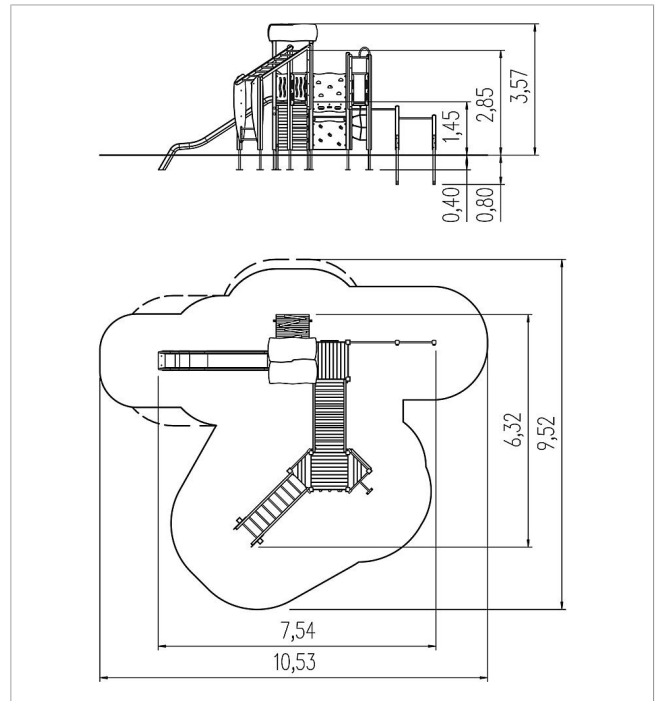

### Scope of delivery

16x post construction: SW  
 16x post shoe: steel galvanised  
 5x platform construction: SW  
 4x adapter: SW  
 1x wall panel: HPL  
 4x walk-through protection leaf: stainless steel  
 1x step-through protection straight: SW  
 2x set of grips: aluminium, plastic coated  
 1x monkey bars: SW, rungs stainless steel, HPL  
 1x house roof: HPL  
 1x squared timber: SW  
 1x climbing panel: HPL, climbing grips  
 2x climbing panel: HPL  
 2x cord protection: HPL  
 1x ladder vertical: SW, rungs stainless steel  
 1x net ascent vertical: polyester-coated steel cable  
 1x ramp: SW  
 1x slide entry plate: HPL  
 1x fireman's pole: stainless steel  
 1x play panel wavy grooves: HPL  
 1x play panel dice disc: HPL, steel galvanised  
 1x wobbly bridge straight: SW, chain steel galvanised  
 3x access restriction: HPL  
 fittings: stainless steel

	Material	SW pi
	Foundation level	FL 1
	Minimum space	1053x952x357 cm
	Free falling height	285 cm
	Impact protection net	62,0 m <sup>2</sup>
	Foundations	19x CF or 17x PFs + 2x CF