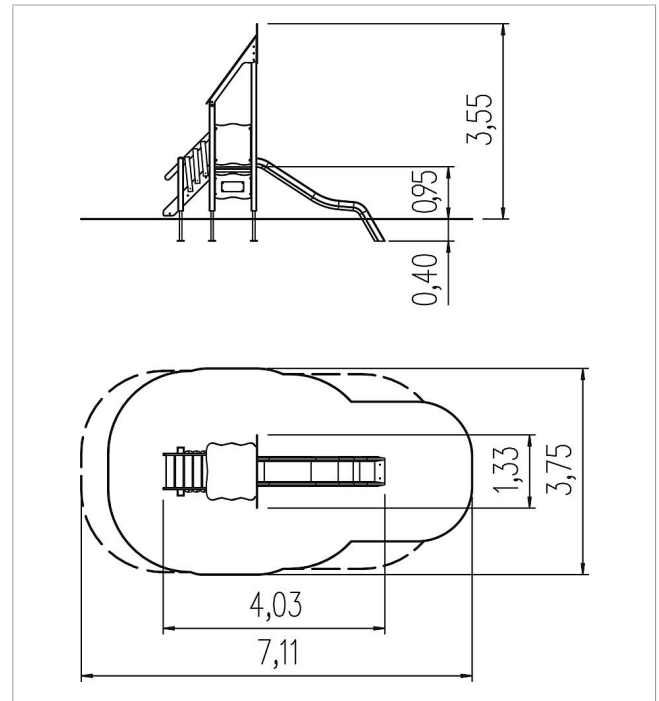

5 11 004 0111 0

playo play unit Tim,
solo

made in germany

Scope of delivery

6x post construction: SW
6x post shoe: steel galvanised
1x platform construction: SW
2x wall panel: HPL
2x cord protection: HPL
1x palm tree roof: HPL
1x slide entry plate: HPL
1x play panel gear wheel: HPL
1x staircase: SW
fittings: stainless steel

	Material	SW pi
	Foundation level	FL 1
	Minimum space	711x375x355 cm
	Free falling height	95 cm
	Impact protection net	20,0 m ²
	Foundations	6x CF or 4x PFs