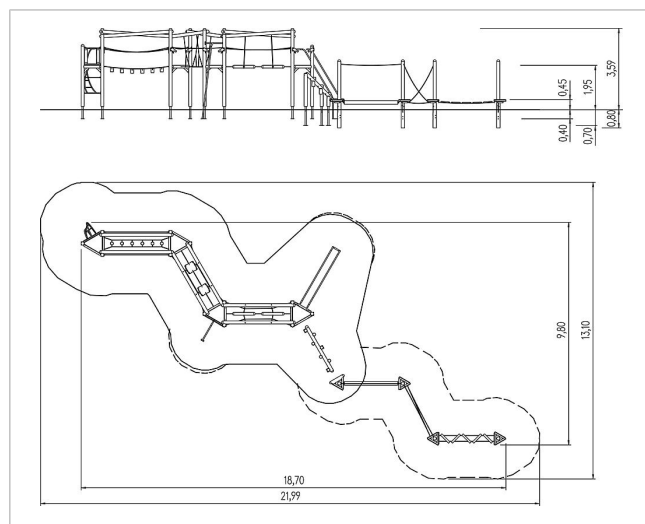

### Scope of delivery

- 12x post construction: SW or steel
- 4x platform construction: galvanised steel
- 4x platform: HPL
- 1x beam post ascent: SW
- 1x banister slide: stainless steel
- 1x fireman's pole: stainless steel
- 1x lavender ascent: stainless steel, polyester-coated steel cable, SW
- 1x island crossover: HPL, stainless steel, SW
- 1x seesaw beam crossover: SW, stainless steel
- 1x post chain crossover: SW, stainless steel
- 2x walk-through protection: polyester-coated steel cable, stainless steel
- 1x frame trim: SW
- 4x island post: hardwood oiled or steel
- 4x platform: oiled hardwood
- 1x cable crossing: polyester-coated steel cable
- 1x pre-assembled zigzag bridge: hardwood oiled, polyester-coated steel cable
- 4x post shoe: steel
- 1x rotating beam with maintenance-free bearing: hardwood oiled, stainless steel
- 1x holding rope: plastic-coated steel cable

	Material	SW pi
	Foundation level	FL 1
	Minimum space	2199x1310x448 cm
	Free falling height	268 cm
	Impact protection net	80,5 m <sup>2</sup>
	Foundations	21x CF or 14x PFs + 7x CF