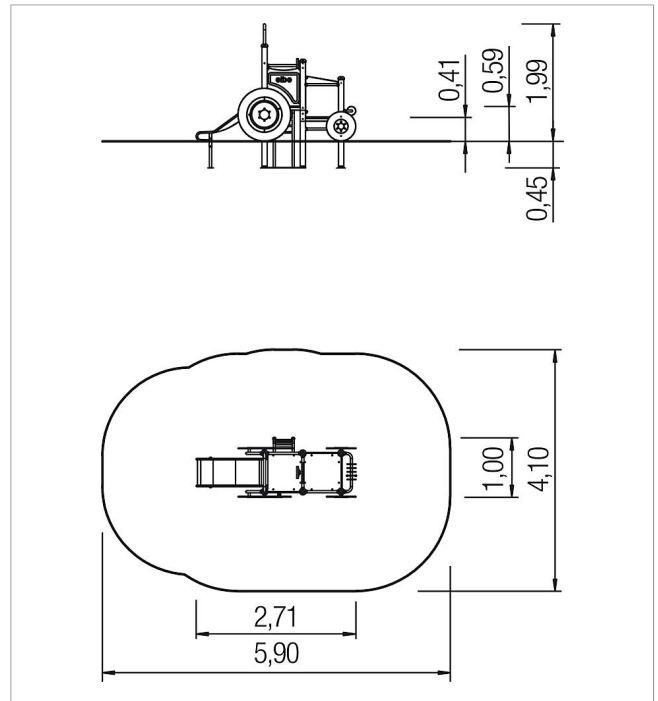

5 52 025 1410 8

**minimondo play unit**  
**Tractor**

made in germany

**Scope of delivery**

- 1x set posts: galvanised and powder-coated steel
- 2x platform: HPL
- 1x ladder: stainless steel
- 1x slide: stainless steel PH 60cm
- 4x wheel: HPL
- 3x panel: HPL
- 1x sliding game: stainless steel, HPL
- 1x play panel steering wheel: stainless steel, plastic

	Material	Steel powder. red
	Foundation level	FL 1
	Minimum space	590x410x240 cm
	Free falling height	59 cm
	Impact protection net	21,0 m <sup>2</sup>
	Foundations	7x CF or 7x PFs
	Assembly	2 persons/6 h
	Largest section	130x50x30 cm
	Heaviest section	60 kg