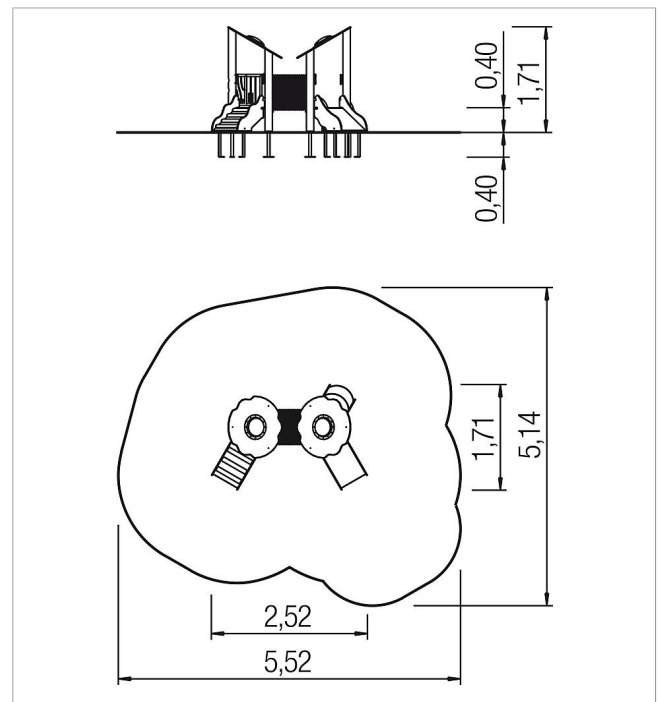

5 59 825 0110 0

minimondo play unit Tulip

made in germany

Scope of delivery

- 1x belly board: HPL
- 2x roof: HPL, Makrolon
- 1x fence element: stainless steel, PE
- 1x crawling tube: PP, HPL
- 1x ramp entrance: HPL, SW
- 1x stair: HPL
- 2x platform surface: HPL
- 1x set posts with post bases: SW, galvanised steel

	Material	SW pi
	Foundation level	FL 1
	Minimum space	552x514x220 cm
	Free falling height	40 cm
	Impact protection net	22,5 m ²
	Foundations	1x CF or 4x PFs + 4x PFr
	Assembly	2 persons/3 h
	Largest section	567x540x140 cm
	Heaviest section	23 kg