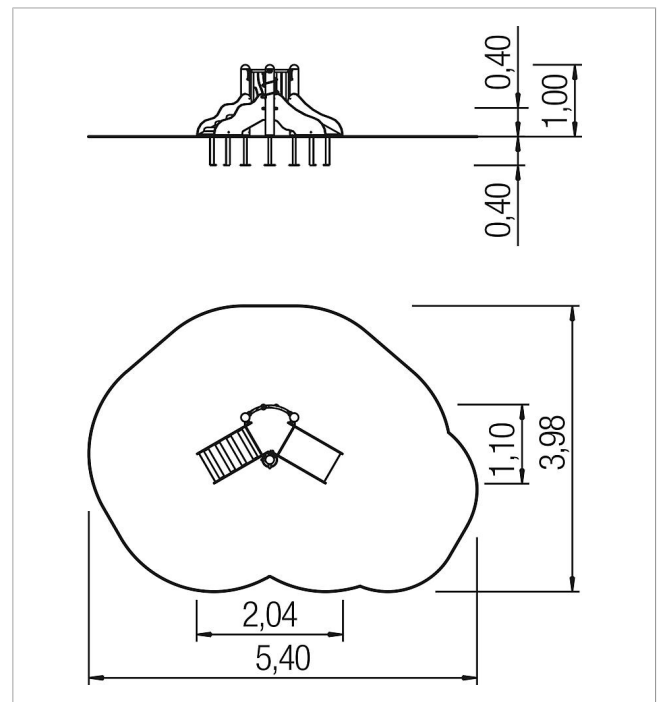

### Scope of delivery

- 1x belly board: HPL
- 1x climbing ramp: HPL, SW
- 1x fence element: stainless steel, PE
- 1x spiral: stainless steel, PE
- 1x platform surface: HPL
- 1x set posts with post bases: SW, galvanised steel

	Material	SW pi
	Foundation level	FL 1
	Minimum space	540x398x220 cm
	Free falling height	40 cm
	Impact protection net	17,0 m <sup>2</sup>
	Foundations	1x CF or 2x PFs + 3x PFr
	Assembly	2 persons/1 h
	Largest section	88x58x46,5 cm
	Heaviest section	23 kg